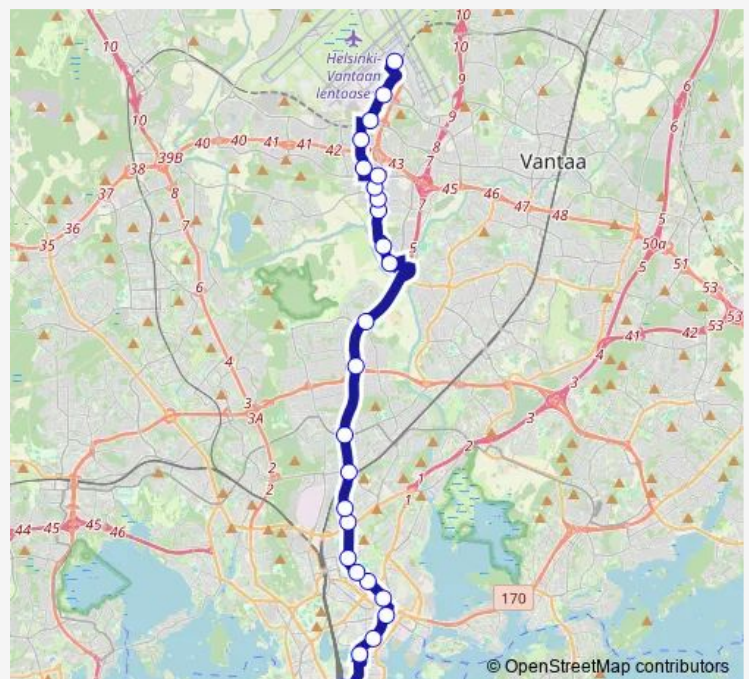

### Route schedule

Rautatientori — Lentoasema

Monday	03:10-02:40 <sup>+1</sup>
Tuesday	03:10-02:40 <sup>+1</sup>
Wednesday	03:10-02:40 <sup>+1</sup>
Thursday	03:10-02:40 <sup>+1</sup>
Friday	03:10-02:40 <sup>+1</sup>
Saturday	03:10-02:40 <sup>+1</sup>
Sunday	03:10-02:40 <sup>+1</sup>

### Route info

Direction: Rautatientori

Stops: 25

Trip Duration: 0 hour 37 min

600 — Rautatientori-Kartanonkoski-Lentoasema

Virkamies

Aviapolis

Teknikontie

Lentoasema