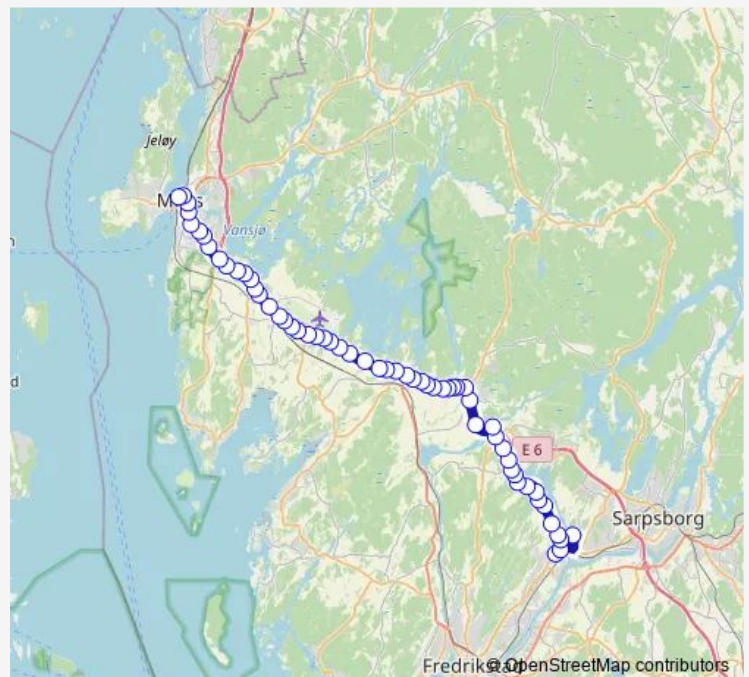

Local Bus Service 600 Solli-Moss

[Go to website](#)

Direction

Moss bussterminal — Kirkestien

61 stops

[Open route schedule](#)

Moss bussterminal

Storgata

Moss stasjon

Fjordveien

Melløs

Høyden Ryggeveien

Seas

Kremmerhuset fv. 118

Bredsand

Brodahl

Marienlund

Såstadbråten

Såstad

Solberg handelshus

Bjølsund

Huggenes

Halmstad Flyplassveien

Halmstad banken

Halmstad Kiwi

Rygge torg

Rørskogen

Route schedule

Moss bussterminal — Kirkestien

Monday 07:40

Tuesday 07:40

Wednesday 07:40

Thursday 07:40

Friday 07:40

Saturday —

Sunday —

Route info

Direction: Moss bussterminal

Stops: 61

Trip Duration: 0 hour 52 min

600 — Solli-Moss