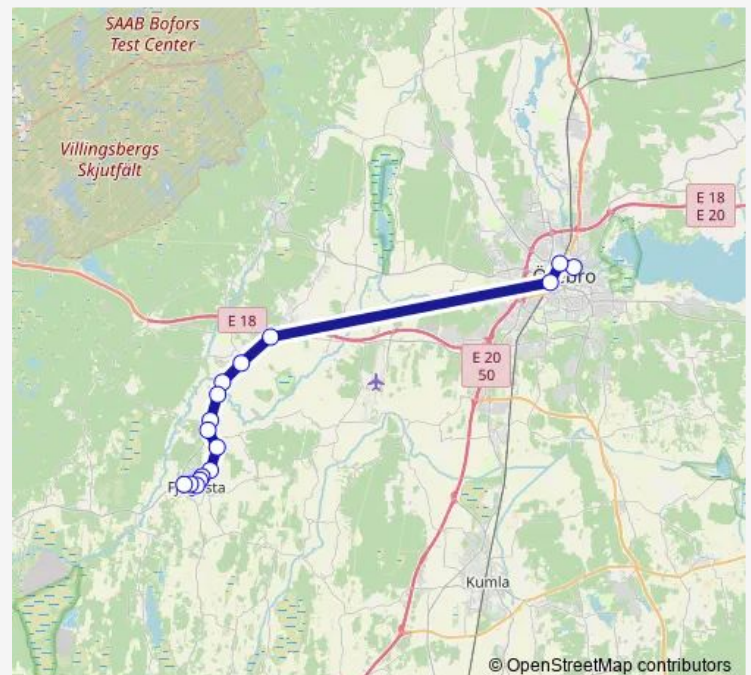

Hidingebrovägen

Hagakorset

Lannavägen

Örebro Södra station

Örebro Centralstation

USÖ S:a Grev Roseng

Route schedule

Fjugesta Sannabadet — USÖ S:a Grev Roseng

Monday 05:30-20:00

Tuesday 05:30-20:00

Wednesday 05:30-20:00

Thursday 05:30-20:00

Friday 05:30-20:00

Saturday —

Sunday —

Route info

Direction: Fjugesta Sannabadet

Stops: 16

Trip Duration: 0 hour 40 min

600

BusMaps

Direction

USÖ S:a Grev Roseng — Fjugesta Sannabadet

35 stops

[Open route schedule](#)

USÖ S:a Grev Roseng

Örebro Centralstation

Örebro Södra station

Åbyvägen

Vattenverksgatan

Transportgatan

Krangatan