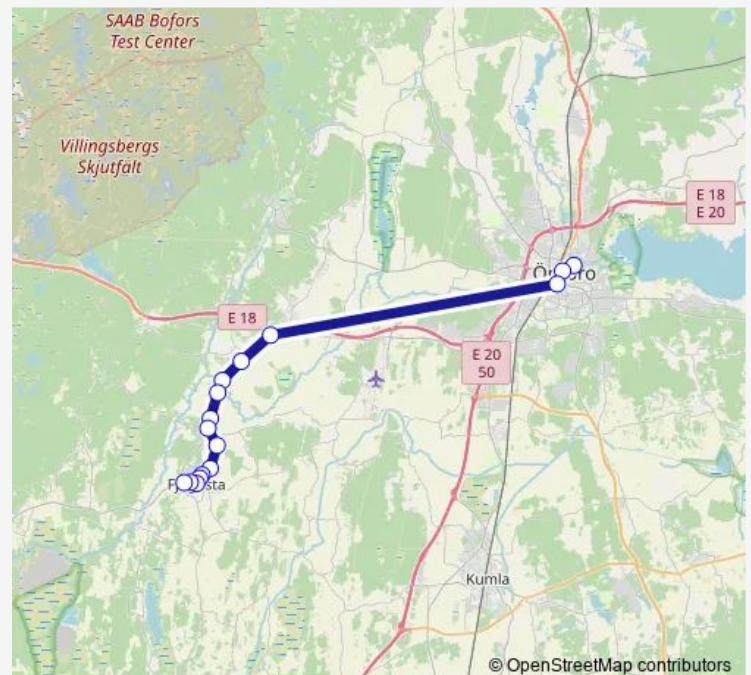

Lannavägen

Örebro Södra station

Örebro Centralstation

USÖ S:a Grev Roseng

### Route schedule

Fjugesta Sannabadet — USÖ S:a Grev Roseng

Monday 05:30-20:00

Tuesday 05:30-20:00

Wednesday 05:30-20:00

Thursday 05:30-20:00

Friday 05:30-20:00

Saturday —

### Route info

Direction: Fjugesta Sannabadet

Stops: 16

Trip Duration: 0 hour 40 min

600

## Direction

USÖ S:a Grev Roseng — Fjugesta Sannabadet

35 stops

[Open route schedule](#)

USÖ S:a Grev Roseng

Örebro Centralstation

Örebro Södra station

Åbyvägen