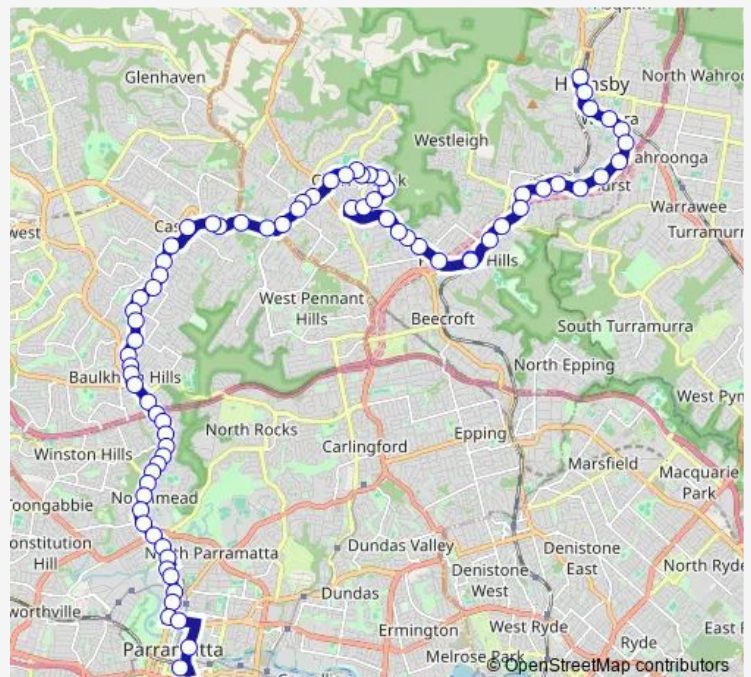

Pennant Hills Rd At Campbell Av

Pennant Hills Rd After Stuart Av

Pennant Hills Rd Before Trelawney St

Pennant Hills Rd After Loch Maree Av

Pennant Hills Rd At Station St

Pennant Hills Rd Before Pomona St

Pennant Hills Station, Railway St, Stand C

Pennant Hills Station, Railway St, Stand A

Boundary Rd After Pennant Hills Rd

Boundary Rd Opp Pennant Hills High School

Boundary Rd At Loftus Rd

Boundary Rd Opp Kitchener Rd

Route schedule

Hornsby Station, Stand F — Parramatta Station, Stand B3

Monday 04:45-22:24

Tuesday 04:45-22:24

Wednesday 04:45-22:24

Thursday 04:45-22:24

Friday 04:45-02:10⁺¹

Saturday 03:10-02:10⁺¹

Sunday 03:10-22:24

Route info

Direction: Hornsby Station, Stand F

Stops: 76

Trip Duration: 1 hour 13 min

600 — Parramatta to Hornsby

Boundary Rd At Cedarwood Dr

Francis Greenway Dr After Dawes Pl

Francis Greenway Dr Before Macquarie Dr

Francis Greenway Dr At Hallen Rd