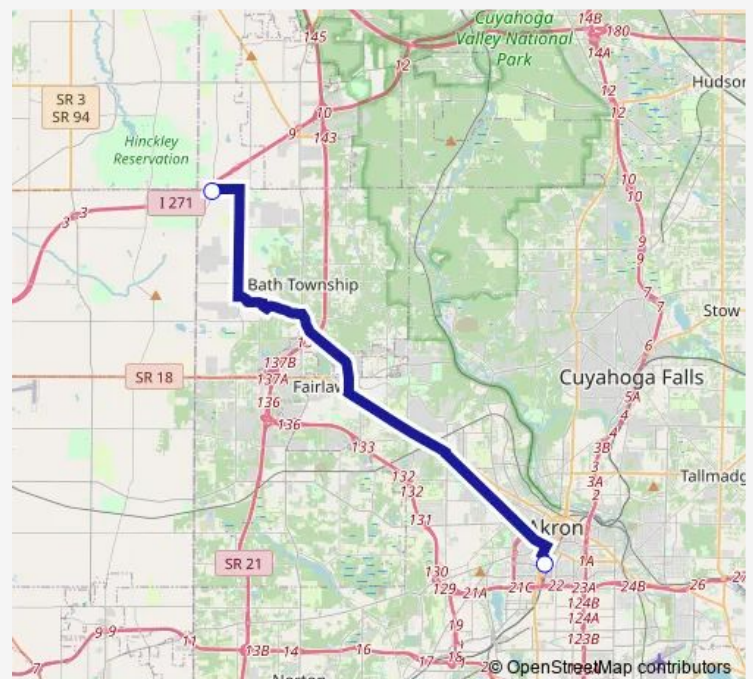

Bus 600 Zone Service

[Go to website](#)

Direction

RKP Transit Center — Northwest Zone

2 stops

[Open route schedule](#)

RKP Transit Center

Northwest Zone

Route schedule

RKP Transit Center — Northwest Zone

Monday	24:00
Tuesday	24:00
Wednesday	24:00
Thursday	24:00
Friday	24:00
Saturday	—
Sunday	—

Route info

Direction: RKP Transit Center

Stops: 2

Trip Duration: 0 hour 49 min

600 — Zone Service

Direction

RKP Transit Center — Southwest Zone

2 stops

[Open route schedule](#)

RKP Transit Center

Southwest Zone

Route schedule

RKP Transit Center — Southwest Zone

Monday	24:00
Tuesday	24:00
Wednesday	24:00
Thursday	24:00
Friday	24:00
Saturday	—
Sunday	—

Route info

Direction: RKP Transit Center

Stops: 2

Trip Duration: 0 hour 49 min