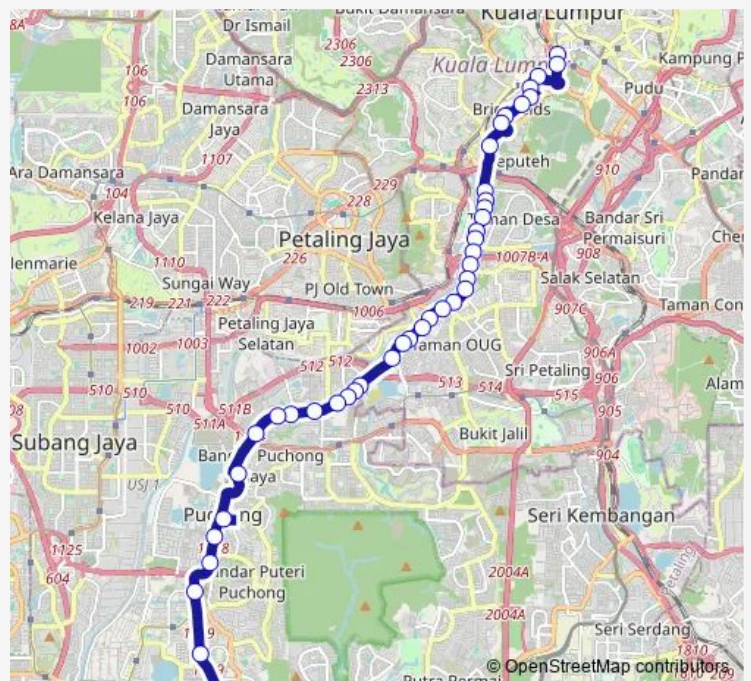

KI1267 Plaza Prima

KI1268 Wisma Teoh Chin Kee

(M) KI1269 Pearl Point

KI1270 Taman Yarl (Utara)

Route schedule

(M) KI1933 Pasar Seni (Platform E1 - E3) — Sj237 Terminal Puchong Utama

Monday	06:10-23:10
Tuesday	06:10-23:10
Wednesday	06:10-23:10
Thursday	06:10-23:10
Friday	06:10-23:10
Saturday	06:25-22:40
Sunday	06:25-22:40

Route info

Direction: (M) KI1933 Pasar Seni (Platform E1 - E3)

Stops: 41

Trip Duration: 0 hour 55 min

600 — Puchong Utama ~ Hab Pasar Seni

KI1348 Masjid Abdul Rahman

KI1349 Pangsapuri SRI Jati

KI1351 Nest Residence (Opp)