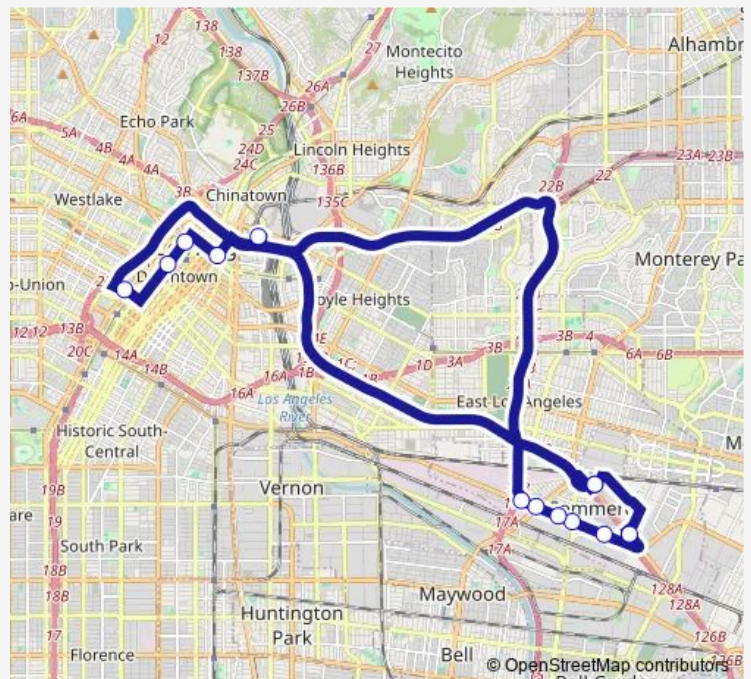

Bus 600 Citadel Outlets Express

[Go to website](#)

Direction

Hoefner Ave (Citadel) — Hoefner Ave (Citadel)

13 stops

[Open route schedule](#)

Hoefner Ave (Citadel)

Telegraph Rd & Tubeway Ave

Washington Blvd & Leo Ave

Washington Blvd & Eastern Ave

Washington Blvd & O'Neill Ave

Washington Blvd & Atlantic Blvd

Washington Blvd & Hepworth Ave

Union Station Gateway Plaza & Center

1st St & Los Angeles St

Grand Ave & 2nd St

Grand Ave & 5th St

Olympic Blvd & Figueroa St

Hoefner Ave (Citadel)

Route schedule

Hoefner Ave (Citadel) — Hoefner Ave (Citadel)

Monday	06:55-18:28
Tuesday	06:55-18:28
Wednesday	06:55-18:28
Thursday	06:55-18:28
Friday	06:55-18:28
Saturday	09:23-18:28
Sunday	09:23-18:28

Route info

Direction: Hoefner Ave (Citadel)

Stops: 13

Trip Duration: 1 hour 54 min

600 — Citadel Outlets Express

600 Bus time schedules and route maps are available in an offline PDF at busmaps.com. Use the busmaps.com website to see live bus times, train schedule or subway schedule, and step-by-step directions for all public transit in Los Angeles