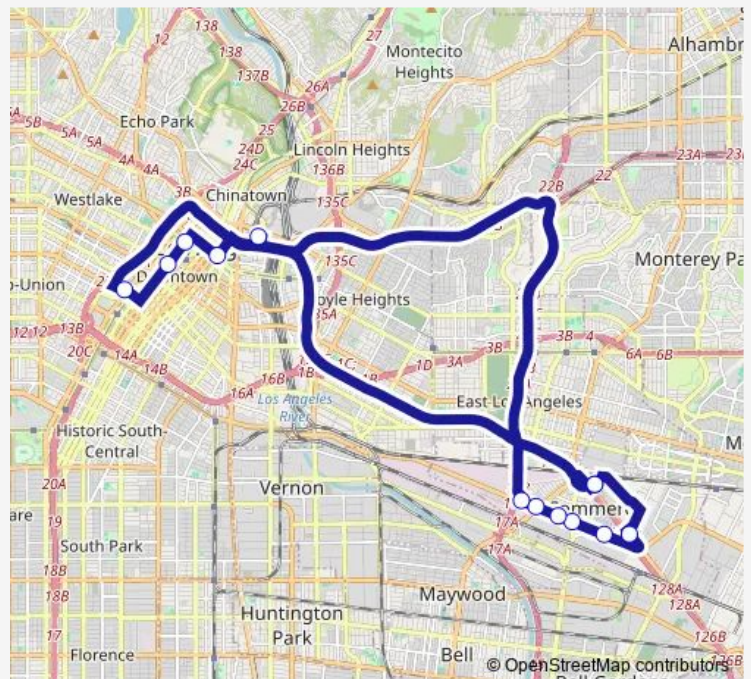

Bus 600 Citadel Outlets Express

[Go to website](#)

Direction

Hoefner Ave (Citadel) — Hoefner Ave (Citadel)

13 stops

[Open route schedule](#)

Hoefner Ave (Citadel)

Telegraph Rd & Tubeway Ave

Washington Blvd & Leo Ave

Washington Blvd & Eastern Ave

Washington Blvd & O'Neill Ave

Washington Blvd & Atlantic Blvd

Washington Blvd & Hepworth Ave

Union Station Gateway Plaza & Center

1st St & Los Angeles St

Grand Ave & 2nd St

Grand Ave & 5th St

Olympic Blvd & Figueroa St

Hoefner Ave (Citadel)

Route schedule

Hoefner Ave (Citadel) — Hoefner Ave (Citadel)

Monday	06:55-18:28
Tuesday	06:55-18:28
Wednesday	06:55-18:28
Thursday	06:55-18:28
Friday	06:55-18:28
Saturday	09:23-18:28
Sunday	09:23-18:28

Route info

Direction: Hoefner Ave (Citadel)

Stops: 13

Trip Duration: 1 hour 33 min

600 — Citadel Outlets Express

600 Bus time schedules and route maps are available in an offline PDF at busmaps.com. Use the busmaps.com website to see live bus times, train schedule or subway schedule, and step-by-step directions for all public transit in Los Angeles