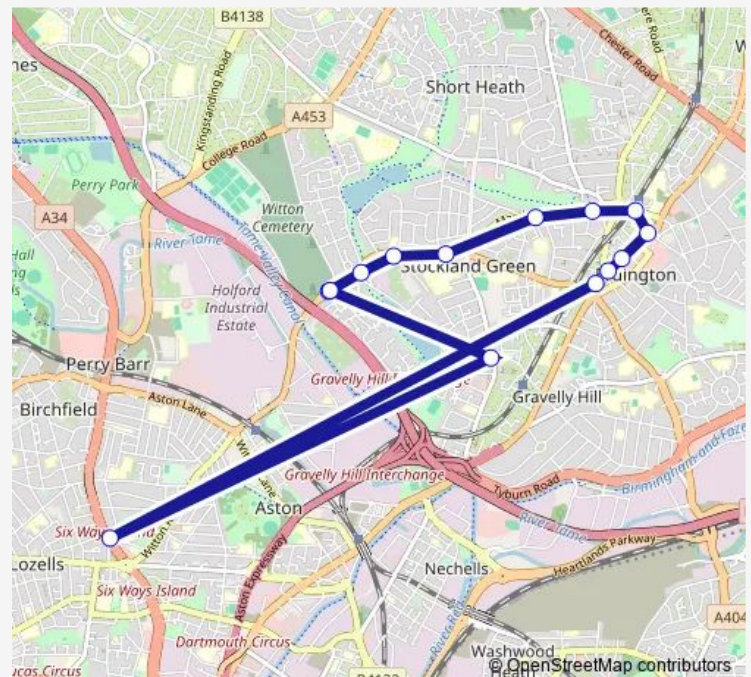

### Route schedule

Six Ways Island — Six Ways

Monday 09:48-15:41

Tuesday 09:48-15:41

Wednesday 09:48-15:41

Thursday 09:48-15:41

Friday 09:48-15:41

Saturday 09:48-15:41

### Route info

Direction: Six Ways Island

Stops: 14

Trip Duration: 0 hour 19 min

■ 600

600 Bus time schedules and route maps are available in an offline PDF at [busmaps.com](https://busmaps.com). Use the [busmaps.com](https://busmaps.com) website to see live bus times, train schedule or subway schedule, and step-by-step directions for all public transit in Birmingham