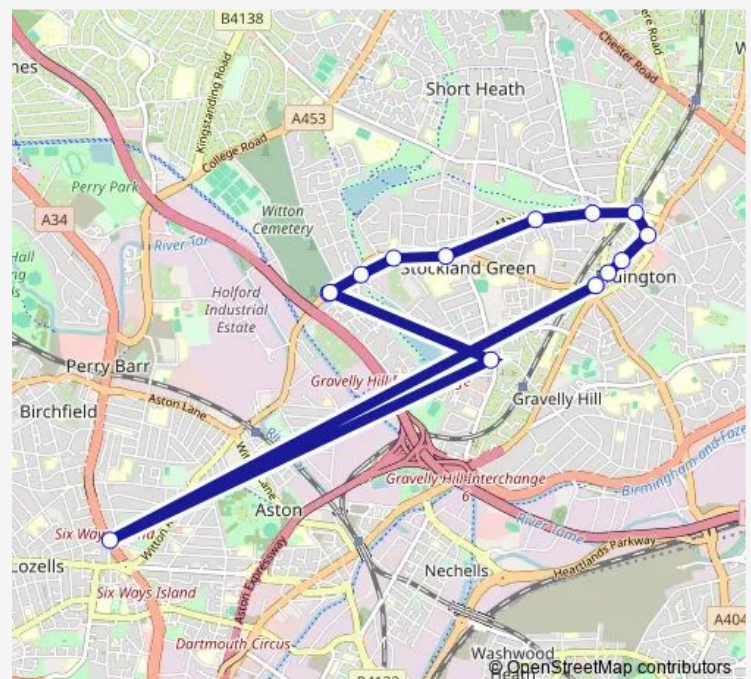

Bus 600

[Go to website](#)

Direction

Six Ways Island — Six Ways

14 stops

[Open route schedule](#)

Six Ways Island

Barnabas Rd

Wilton Rd

Erdington Station

Balmoral Rd

Glenville Drive

Bleak Hill Rd

Woolmore Rd

Gipsy Lane

North Park Rd

Wednesday 09:48-15:41

Thursday 09:48-15:41

Friday 09:48-15:41

Saturday 09:48-15:41

Sunday —

Route info

Direction: Six Ways Island

Stops: 14

Trip Duration: 0 hour 19 min

600 Bus time schedules and route maps are available in an offline PDF at busmaps.com. Use the busmaps.com website to see live bus times, train schedule or subway schedule, and step-by-step directions for all public transit in Birmingham