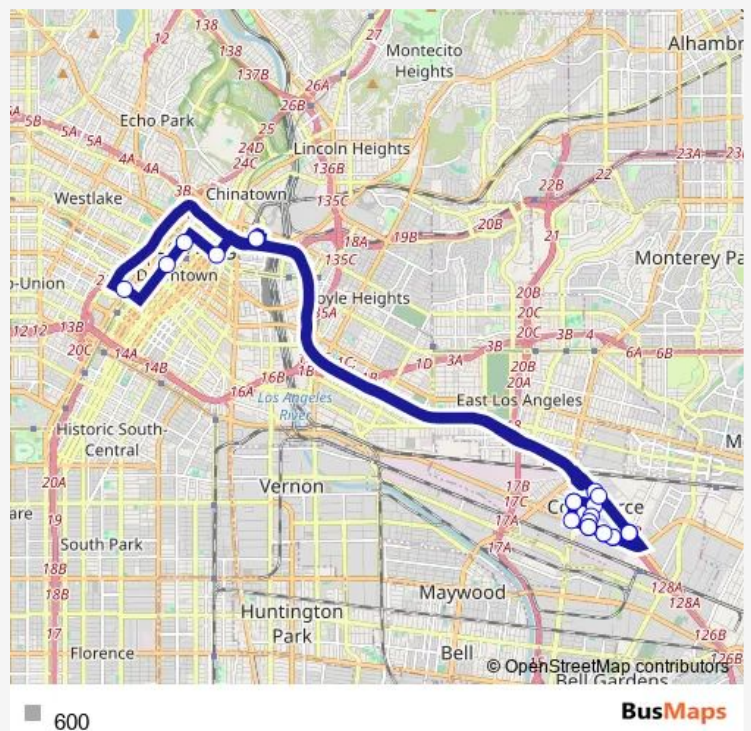

Grand Ave & 2nd St (Sb)

Grand Ave & 5th St (Sb)

Olympic Blvd & figueroa St (Wb)

Telegraph Rd & Citadel Dr (Eb)

Telegraph Rd & Tubeway Ave (Eb)

Washington Blvd & Fidelia Ave (Wb)

Washington Blvd & Leo Ave (Wb)

Washington Blvd & Commerce Way (Wb)

Washington Blvd & Eastern Ave (Wb)

Eastern Ave & Harbor St (Nb)

### Route schedule

Eastern Ave & Harbor St (Nb) — Eastern Ave & Harbor St (Nb)

Monday	07:00-20:30
Tuesday	07:00-20:30
Wednesday	07:00-20:30
Thursday	07:00-20:30
Friday	07:00-20:30
Saturday	07:30-20:00
Sunday	07:30-20:00

### Route info

Direction: Eastern Ave & Harbor St (Nb)

Stops: 21

Trip Duration: 1 hour 25 min

600 Bus time schedules and route maps are available in an offline PDF at [busmaps.com](https://busmaps.com). Use the [busmaps.com](https://busmaps.com) website to see live bus times, train schedule or subway schedule, and step-by-step directions for all public transit in Commerce