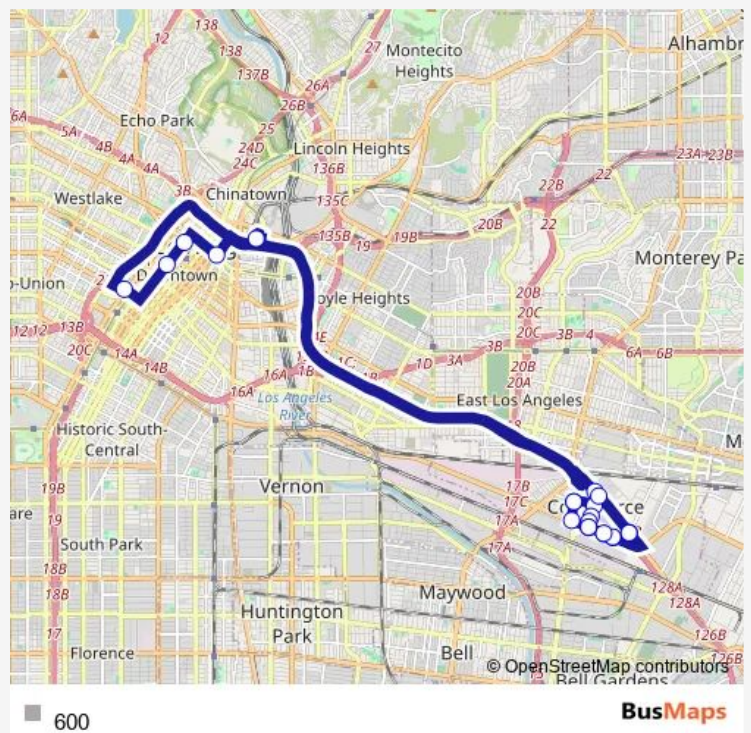

Commerce way & Jardine St (Sb)

Commerce Way & Jillson St (Sb)

Washington Blvd & Commerce Way (Eb)

Washington Blvd & Leo Ave (Eb)

Washington Blvd & Fidelia Ave (Eb)

Telegraph Rd & Tubeway Ave (Wb)

Telegraph Rd & Citadel Dr (Wb)

Gateway Plaza & Union Station

1st St & Los Angeles St (Wb)

Grand Ave & 2nd St (Sb)

Grand Ave & 5th St (Sb)

Olympic Blvd & figueroa St (Wb)

Telegraph Rd & Citadel Dr (Eb)

Telegraph Rd & Tubeway Ave (Eb)

Washington Blvd & Fidelia Ave (Wb)

Washington Blvd & Leo Ave (Wb)

Washington Blvd & Commerce Way (Wb)

Washington Blvd & Eastern Ave (Wb)

Eastern Ave & Harbor St (Nb)

Route schedule

Eastern Ave & Harbor St (Nb) — Eastern Ave & Harbor St (Nb)

Monday	07:00-20:30
Tuesday	07:00-20:30
Wednesday	07:00-20:30
Thursday	07:00-20:30
Friday	07:00-20:30
Saturday	07:30-20:00
Sunday	07:30-20:00

Route info

Direction: Eastern Ave & Harbor St (Nb)

Stops: 21

Trip Duration: 1 hour 15 min