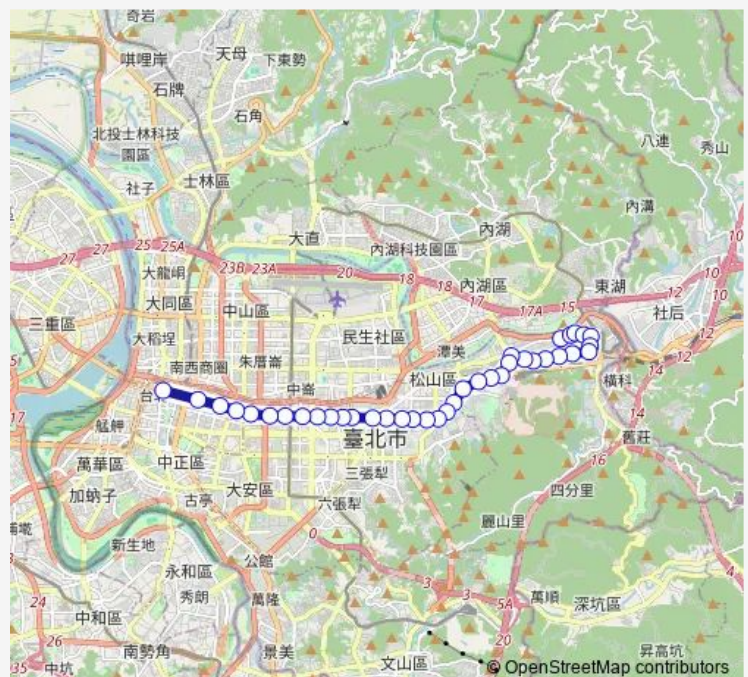

Thursday 06:30-18:00

Friday 06:30-18:00

Saturday 08:00-10:00

Sunday 08:00-10:00

Route info

Direction: 南港高工(重陽)

Stops: 38

Trip Duration: 0 hour 56 min