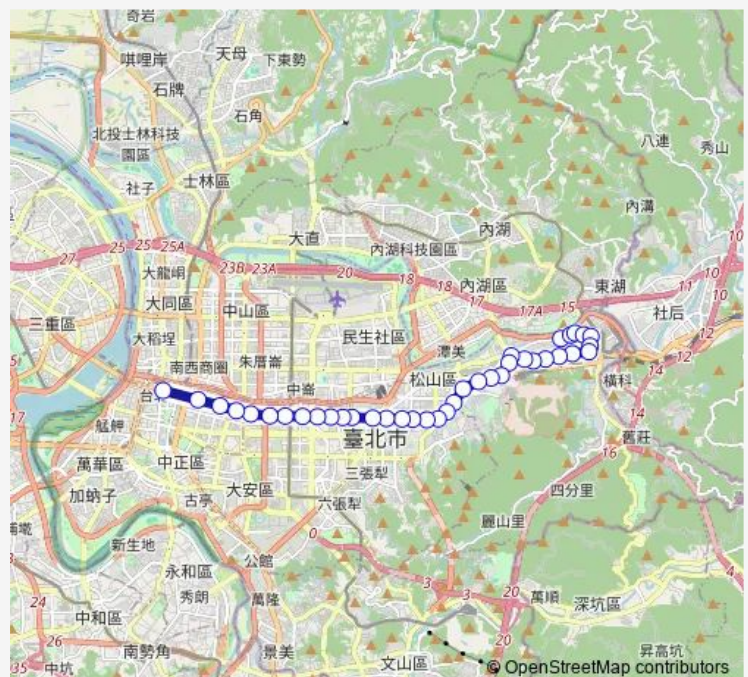

Thursday 06:30-18:00

Friday 06:30-18:00

Saturday 08:00-10:00

Sunday 08:00-10:00

Route info

Direction: 南港高工(重陽)

Stops: 38

Trip Duration: 0 hour 55 min