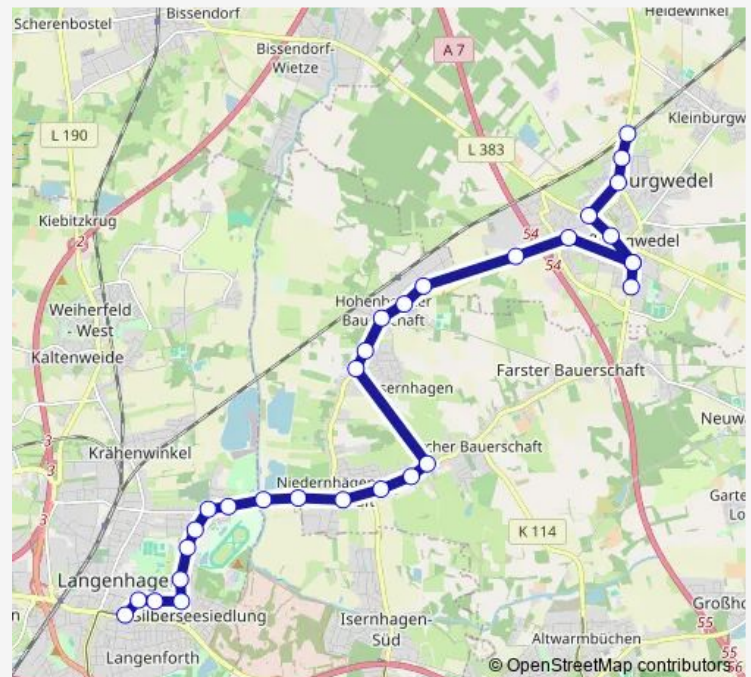

Isernhagen HB Industriestraße

Isernhagen HB Eisenstraße

Großburgwedel Isernhäger Str

Route schedule

Langenhagen Zentrum — Großburgwedel Bahnhof

Monday 06:05-22:35

Tuesday 06:05-22:35

Wednesday 06:05-22:35

Thursday 06:05-22:35

Friday 06:05-00:06⁺¹

Saturday 06:35-00:06⁺¹

Sunday 09:35-00:06⁺¹

Route info

Direction: Langenhagen Zentrum

Stops: 30

Trip Duration: 0 hour 41 min