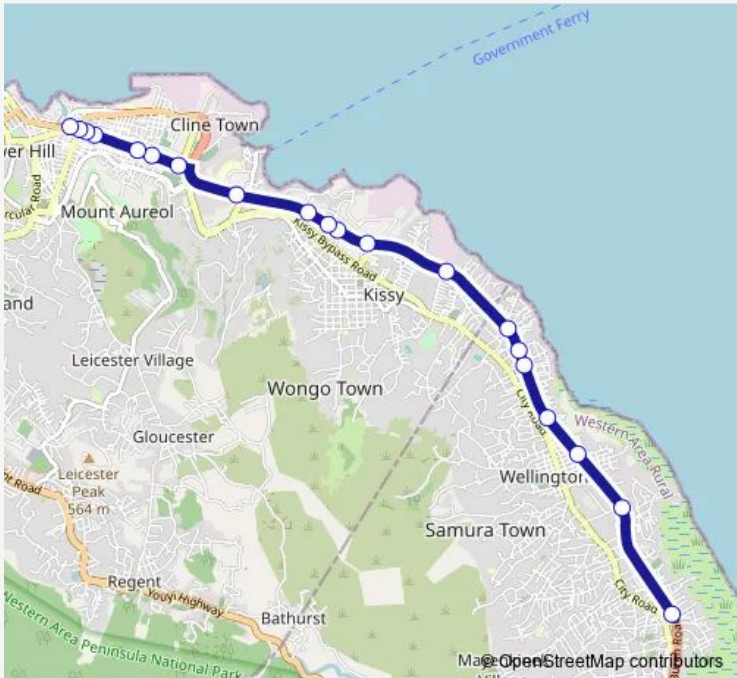

Direction
 Calaba Town — Eastern Police
 20 stops
[Open route schedule](#)

- Calaba Town
- Slpmb
- Caulker Street
- Congo Water Street
- Rokupa Hospital
- Central Mosque
- Porte Junction
- Texaco
- Shell Filling Station
- Sarrola Hospital Junction
- Total Filling Station
- Elina
- Ferry Junction
- Uppun
- Dan Street & Kissy Road
- Savage Square
- Bombay Street
- Tarleton Lane & Kissy Road
- Mountain Cut
- Eastern Police

Route schedule
 Calaba Town — Eastern Police

Monday	07:16-20:14
Tuesday	07:16-20:14
Wednesday	07:16-20:14
Thursday	07:16-20:14
Friday	07:16-20:14
Saturday	12:11
Sunday	12:11

Route info
 Direction: Calaba Town
 Stops: 20
 Trip Duration: 0 hour 43 min

Calaba Town Eastern Police BusMaps

Bus time schedules and route maps are available in an offline PDF at busmaps.com. Use the busmaps.com website to see live bus times, train schedule or subway schedule, and step-by-step directions for all public transit in Freetown

The schedule is provided in the local timezone. Times with "(+1)" indicate departures on the next day.

PDF file created on 2025-01-16

2024 BusMaps.com - All Rights Reserved