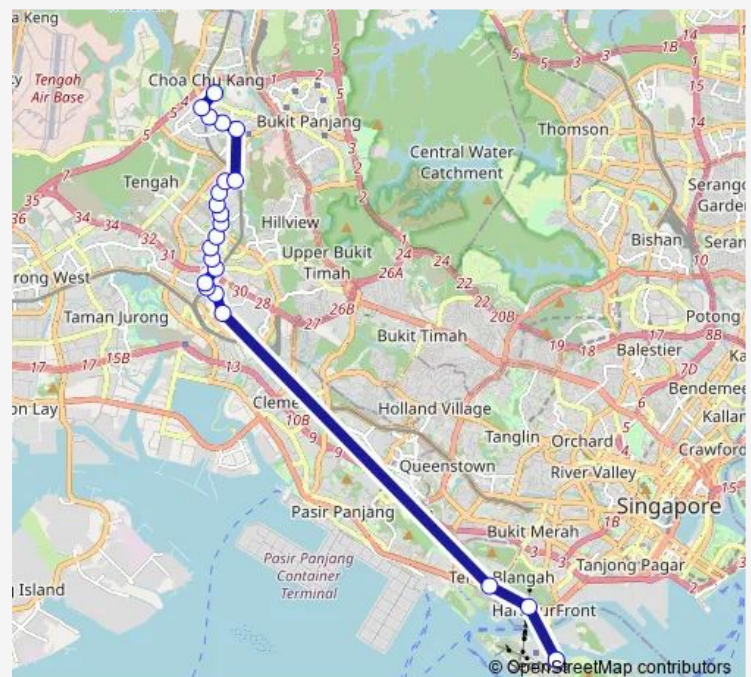

Bus 188R

[Go to website](#)

Direction

Resorts World Sentosa — Choa Chu Kang Int

22 stops

[Open route schedule](#)

Resorts World Sentosa

Opp Harbourfront Int

Opp Blks 237/239

Opp South View Stn

Blk 414

Route schedule

Resorts World Sentosa — Choa Chu Kang Int

Monday —

Tuesday —

Wednesday —

Thursday —

Friday —

Saturday 08:30

Sunday 08:30

Route info

Direction: Resorts World Sentosa

Stops: 22

Trip Duration: 1 hour 35 min

188R

BusMaps

Direction

Choa Chu Kang Int — Resorts World Sentosa

22 stops

[Open route schedule](#)

Choa Chu Kang Int

Blk 352