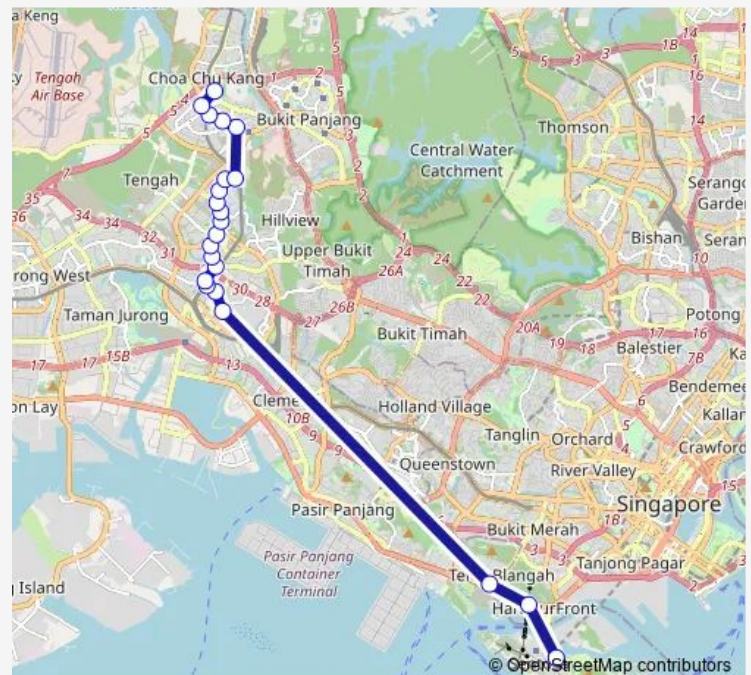

Opp Blks 237/239

Opp South View Stn

Blk 414

Route schedule

Resorts World Sentosa — Choa Chu Kang Int

Monday —

Tuesday —

Wednesday —

Thursday —

Friday —

Saturday 08:30

Sunday 08:30

Route info

Direction: Resorts World Sentosa

Stops: 22

Trip Duration: 1 hour 35 min

188r

BusMaps

Direction

Choa Chu Kang Int — Resorts World Sentosa

22 stops

[Open route schedule](#)

Choa Chu Kang Int

Blk 352

Saturday

07:00

Sunday

07:00

Route info

Direction: Choa Chu Kang Int

Stops: 22

Trip Duration: 1 hour 33 min