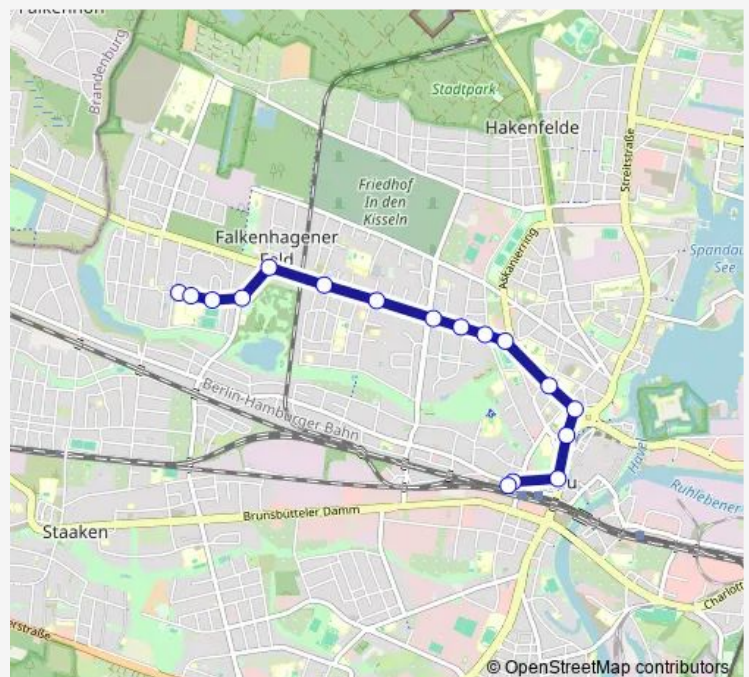

Paul-Gerhardt-Ring

Spektefeld

Am Kiesteich

Mülheimer Str.

Westerwaldstr.

Falkenseer Chaussee/Zeppelinstr.

Zweibrücker Str.

Hohenzollernring/Falkenseer Ch.

Askaniering

Flankenschanze

Falkenseer Platz

Moritzstr.

S+U Rathaus Spandau

Galenstr.

Galenstr.

Route schedule

Im Spektefeld/Schulzentrum — Galenstr.

Monday 14:37

Tuesday 14:37

Wednesday 14:37

Thursday 14:37

Friday 14:37

Saturday —

Sunday —

Route info

Direction: Im Spektefeld/Schulzentrum

Stops: 17

Trip Duration: 0 hour 20 min

■ M37

BusMaps

M37 Bus time schedules and route maps are available in an offline PDF at busmaps.com. Use the busmaps.com website to see live bus times, train schedule or subway schedule, and step-by-step directions for all public transit in Berlin