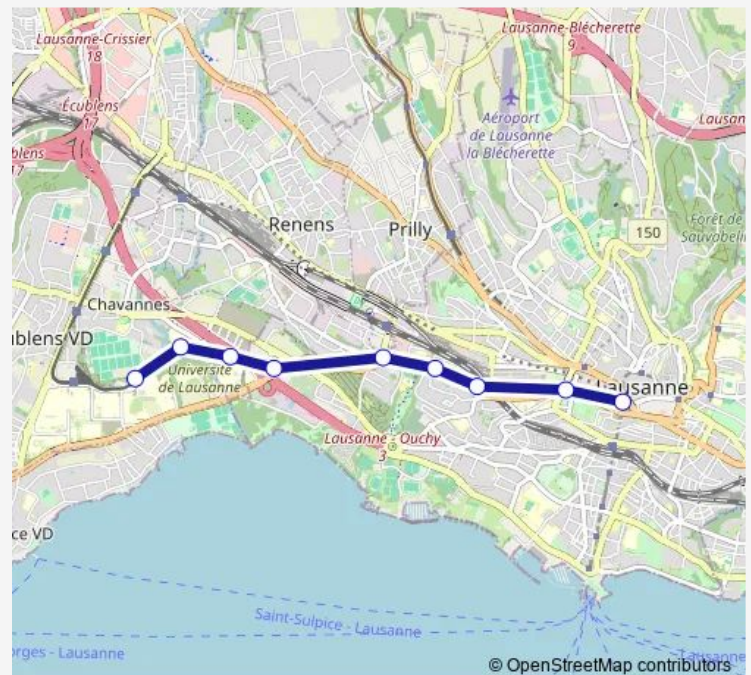

Route info

Direction: Ecublens VD, Unil-Sorge

Stops: 9

Trip Duration: 0 hour 13 min

m1

BusMaps

Direction

Lausanne, Flon — Ecublens VD, Epfl

10 stops

[Open route schedule](#)

Lausanne, Flon

Lausanne, Vigie

Lausanne, Montelly

Lausanne, Provence

Lausanne, Malley

Lausanne, Bourdonnette

Route info

Direction: Lausanne, Flon

Stops: 10

Trip Duration: 0 hour 12 min

Direction

Lausanne, Flon — Ecublens VD, Epfl

10 stops

[Open route schedule](#)