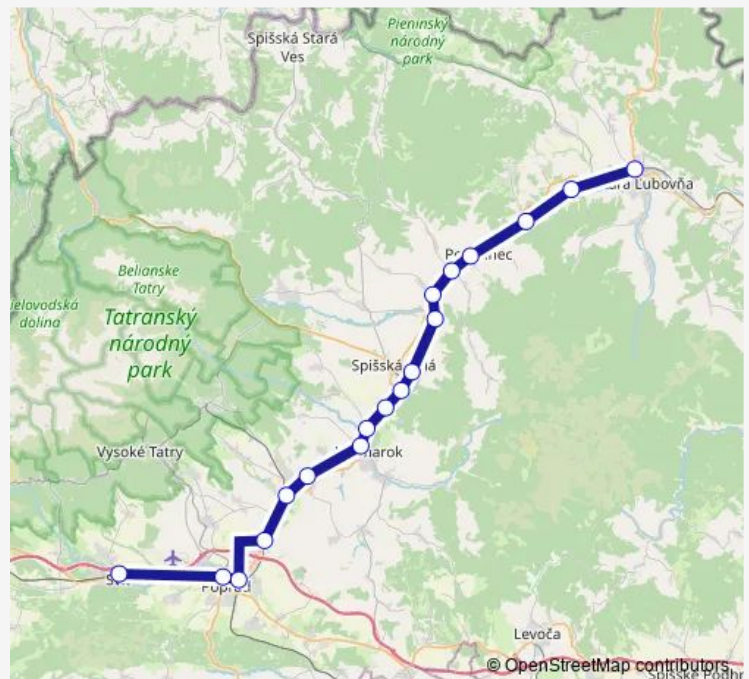

Route schedule

Stará Ľubovňa — Svit

Monday 04:02-20:02

Tuesday 04:02-20:02

Wednesday 04:02-20:02

Thursday 04:02-20:02

Friday 04:02-20:02

Saturday 04:02-20:02

Sunday 04:02-20:02

Route info

Direction: Stará Ľubovňa

Stops: 18

Trip Duration: 1 hour 24 min

■ Svit-Stará Ľubovňa

Rail time schedules and route maps are available in an offline PDF at busmaps.com. Use the busmaps.com website to see live bus times, train schedule or subway schedule, and step-by-step directions for all public transit in Kezmarok