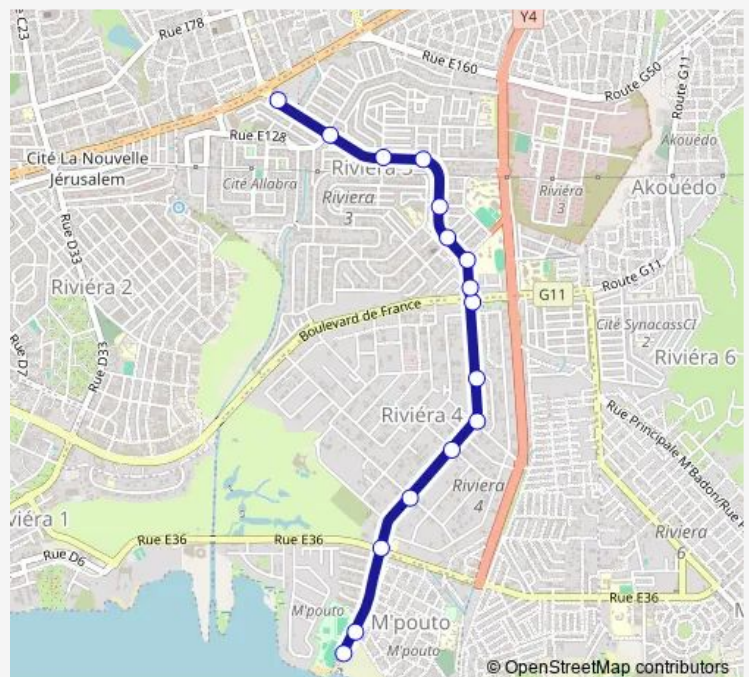

## Route schedule

Terminus Stl — Gare Wôro-Wôrô 9 Kilo

Monday 06:00

Tuesday 06:00

Wednesday 06:00

Thursday 06:00

Friday 06:00

Saturday 06:00

## Route info

Direction: Terminus Stl

Stops: 16

Trip Duration: 0 hour 15 min

## Route info

Direction: Gare Wôro-Wôrô 9 Kilo

Stops: 17

Trip Duration: 0 hour 10 min

Bus time schedules and route maps are available in an offline PDF at [busmaps.com](https://busmaps.com). Use the [busmaps.com](https://busmaps.com) website to see live bus times, train schedule or subway schedule, and step-by-step directions for all public transit in Abidjan