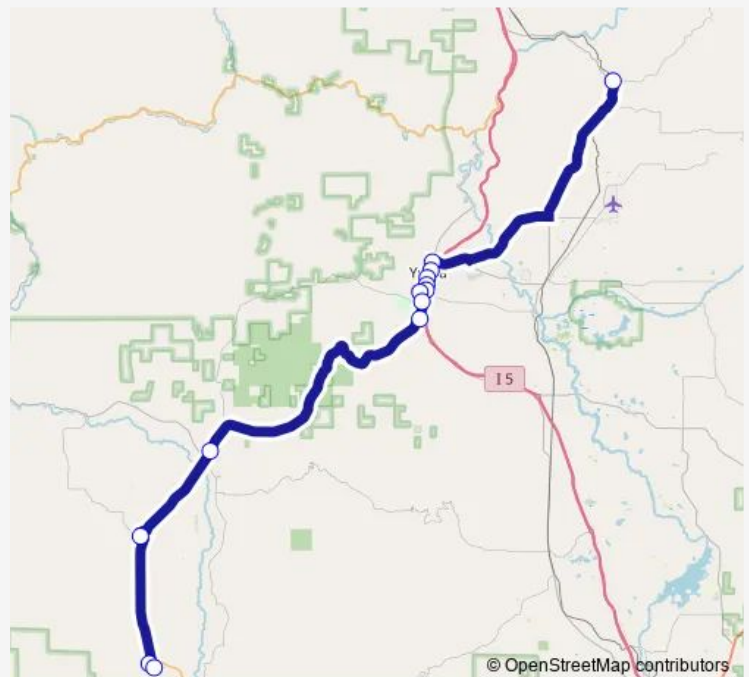

### Route schedule

Outside City Yard/Howell Ave. — Ager

Monday 06:40-12:11

Tuesday 06:40-12:11

Wednesday 06:40-12:11

Thursday 06:40-12:11

Friday 06:40-12:11

Saturday —

### Route info

Direction: Outside City Yard/Howell Ave.

Stops: 15

Trip Duration: 1 hour 15 min

4 - Scott Valley/Hornbrook

**Direction**

Ager — Across from Etna Ray's Market

13 stops

[Open route schedule](#)

Ager

N. Main/Miner Diner

Between Carquest and Smokin' Deals

New Courthouse - Corner of 4th &amp; South

Main Street/Across from Museum

Yreka Child Support

Fairchild Medical

## Route info

Direction: Ager

Stops: 13

Trip Duration: 1 hour 53 min