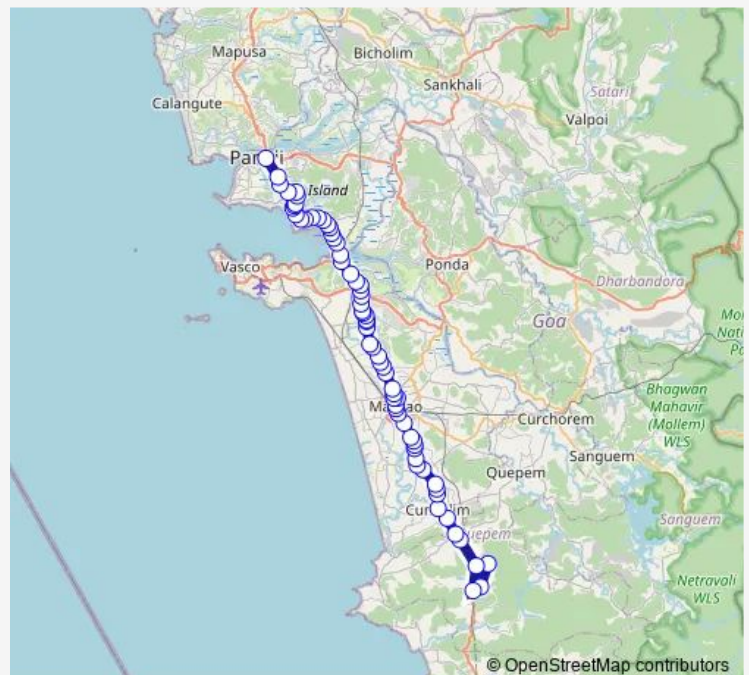

Thursday 07:30

Friday 07:30

Saturday 07:30

Sunday 07:30

Route info

Direction: Subdale

Stops: 67

Trip Duration: 2 hour 0 min

Wednesday 17:30

Thursday 17:30

Friday 17:30

Saturday 17:30

Sunday 17:30

Route info

Direction: Gorvootti

Stops: 28