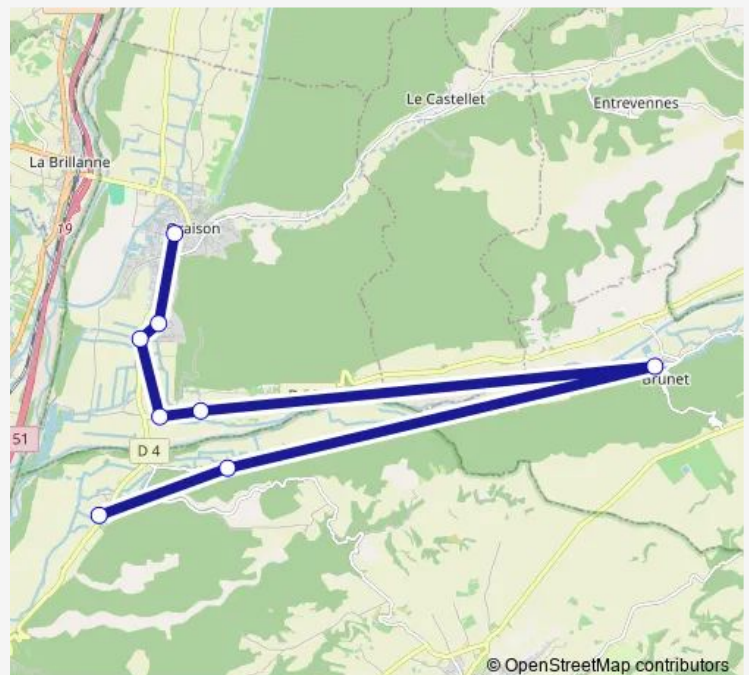

Monday 07:07

Tuesday 07:07

Wednesday 07:07

Thursday 07:07

Friday 07:07

Saturday —

Sunday —

Route info

Direction: Bars

Stops: 9

Trip Duration: 0 hour 53 min

Direction

Clg. DR J.M.G. Itard — Bars

8 stops

[Open route schedule](#)

Clg. DR J.M.G. Itard

Grande Bastide Lotissement

Grande Bastide Rd

Tuilière

ST Pancrace

Couvent

VAL D'Asse

Bars

Route schedule

Clg. DR J.M.G. Itard — Bars

Monday	16:38
Tuesday	16:38
Wednesday	12:15
Thursday	16:38
Friday	16:38
Saturday	—
Sunday	—

Route info

Direction: Clg. DR J.M.G. Itard

Stops: 8

Trip Duration: 0 hour 37 min

168s Bus time schedules and route maps are available in an offline PDF at busmaps.com. Use the busmaps.com website to see live bus times, train schedule or subway schedule, and step-by-step directions for all public transit in Oraison