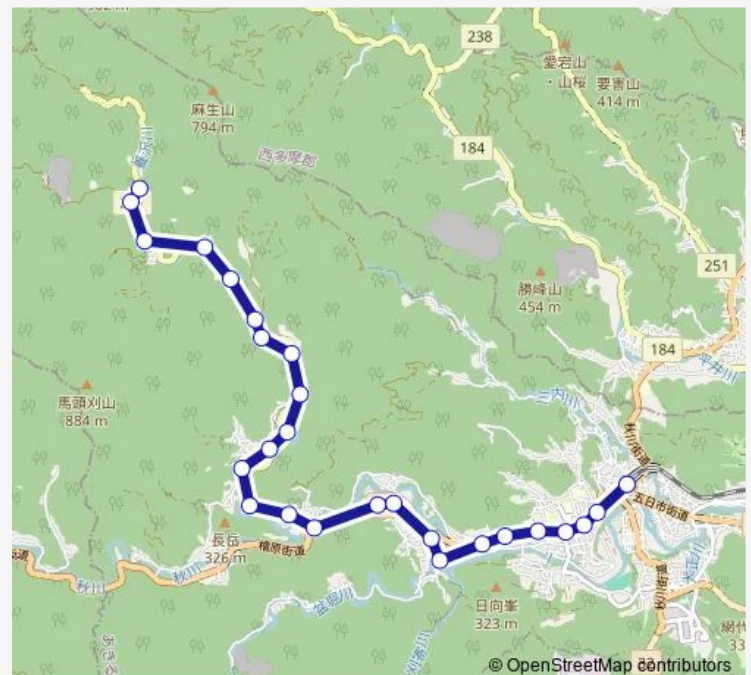

上養沢 — 武蔵五日市駅

Monday	07:32-10:21
Tuesday	07:42-10:21
Wednesday	07:32-10:21
Thursday	07:32-10:21
Friday	07:42-10:21
Saturday	07:32-10:21
Sunday	07:32-10:21

Route info

Direction: 上養沢

Stops: 26

Trip Duration: 0 hour 29 min

五日市高校

上町

五日市(下町車庫)

東町

武蔵五日市駅

Direction

武蔵五日市駅 — 上養沢

26 stops

三ツ合

大岳鍾乳洞入口

Route schedule

武蔵五日市駅 — 上養沢

Monday 07:01-19:38

Tuesday 07:08-19:38

Wednesday 07:01-19:38

Thursday 07:01-19:38

Friday 07:08-19:38

Saturday 07:01-19:01

Sunday 07:01-19:01

Route info

Direction: 武蔵五日市駅

Stops: 26

Trip Duration: 0 hour 30 min

五15 Bus time schedules and route maps are available in an offline PDF at busmaps.com. Use the busmaps.com website to see live bus times, train schedule or subway schedule, and step-by-step directions for all public transit in Akiruno