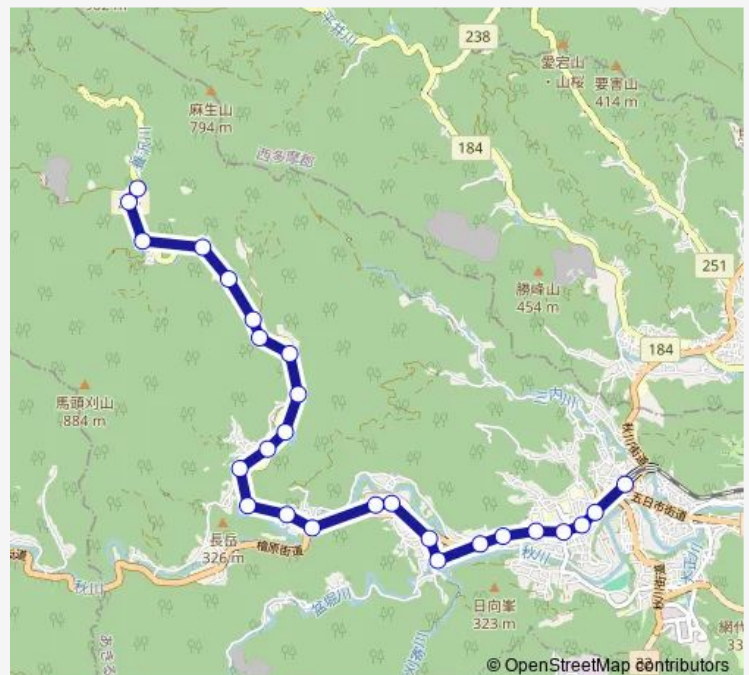

### Route schedule

上養沢 — 武蔵五日市駅

Monday	07:32-10:21
Tuesday	07:42-10:21
Wednesday	07:32-10:21
Thursday	07:32-10:21
Friday	07:42-10:21
Saturday	07:32-10:21
Sunday	07:32-10:21

### Route info

Direction: 上養沢

Stops: 26

Trip Duration: 0 hour 29 min

五日市高校

上町

五日市（下町車庫）

東町

武蔵五日市駅

## Route info

Direction: 武蔵五日市駅

Stops: 26

Trip Duration: 0 hour 30 min

五15 Bus time schedules and route maps are available in an offline PDF at [busmaps.com](https://busmaps.com). Use the [busmaps.com](https://busmaps.com) website to see live bus times, train schedule or subway schedule, and step-by-step directions for all public transit in Akiruno