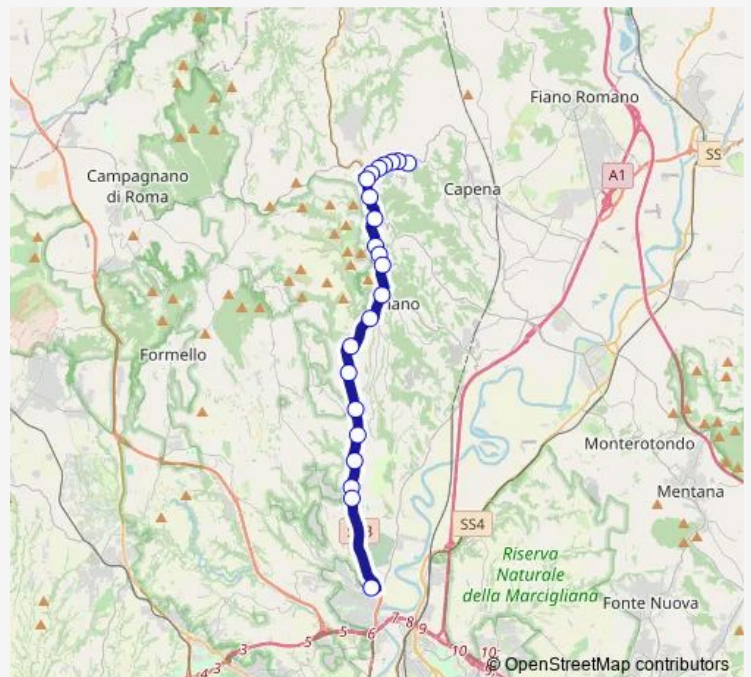

**Bus Morlupo - Prima Porta # Aa929a**

[Go to website](#)

**Direction**

Morlupo | Via Battisti Via Cavavicoli # f11326 — Roma | Stazione Prima Porta # f2362

22 stops

[Open route schedule](#)

- Morlupo | Via Battisti Via Cavavicoli # f11326
- Morlupo | Via Cavavicoli Via Natta # f11327
- Morlupo | Largo Monte Grugnanello # f11328
- Morlupo | Via Roncacci Via Gramsci # f11330
- Morlupo | Via S. Michele Via Buozzi # f11331
- Morlupo | Via S. Michele Via Di Vittorio # f11332
- Morlupo | Stazione # f2225
- Morlupo | Via Flaminia (Valle la Posta) # f2226
- Castelnuovo Porto | Stazione # f2227
- Castelnuovo Porto | Via Flaminia Via Monte d'Arca # f2228
- Castelnuovo Porto | Via Flaminia Via Olivi # f2229
- Castelnuovo Porto | Monte Cardeto # f2230
- Riano | Via Flaminia (Stazione) # f2231
- Riano | Via Flaminia Via Codette # f2232
- Riano | Via Flaminia Via Colle Rose # f2233
- Roma | Via Flaminia (Quarticciolo) # f2234
- Roma | Via Flaminia (Malborghetto) # f2235
- Roma | Stazione Sacrofano # f2236
- Roma | Via Flaminia, 1850-1860 # f2237
- Roma | Via Flaminia Via Cornalba # f2366
- Roma | Via Flaminia Via Vignanello # f2367

**Route schedule**

Morlupo | Via Battisti Via Cavavicoli # f11326 — Roma | Stazione Prima Porta # f2362

Monday	—
Tuesday	—
Wednesday	—
Thursday	—
Friday	—
Saturday	06:30
Sunday	—

**Route info**

Direction: Morlupo | Via Battisti Via Cavavicoli # f11326

Stops: 22

Trip Duration: 0 hour 35 min

Morlupo - Prima Porta # Aa929a

Bus time schedules and route maps are available in an offline PDF at [busmaps.com](https://busmaps.com). Use the [busmaps.com](https://busmaps.com) website to see live bus times, train schedule or subway schedule, and step-by-step directions for all public transit in Morlupo

The schedule is provided in the local timezone. Times with "(+1)" indicate departures on the next day.

PDF file created on 2025-01-16

2024 BusMaps.com - All Rights Reserved