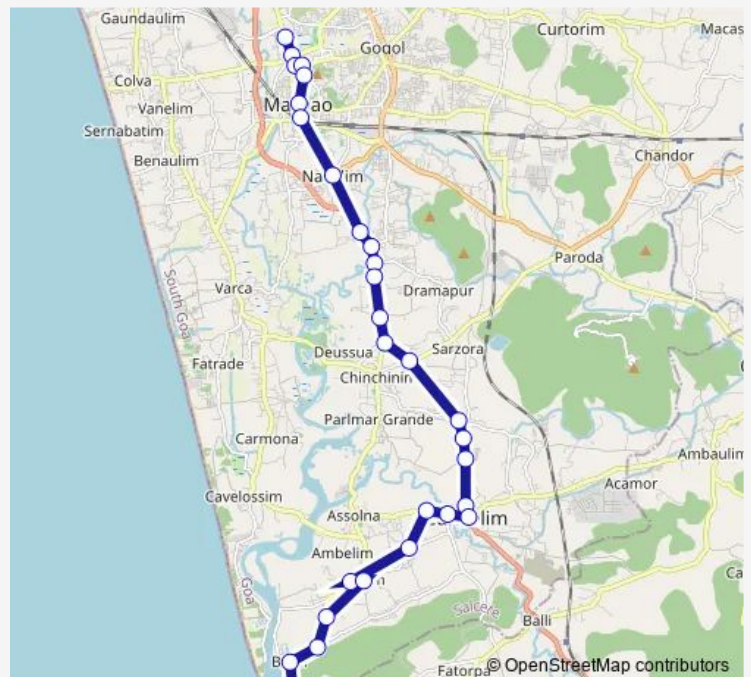

### Direction

Betul — Margao KTC Bus Stand

30 stops

[Open route schedule](#)

- Betul
- Betul Cross
- Muxer Bus stop
- Baradi
- Velim
- Velim Market
- Baga
- Corporation Bank Murida
- Murida
- Bivsa
- Cuncolim
- Cuncolim KTC Bus Stand
- Cancnamoddi
- Pazorkoni Workhardt Hospital
- Pazorkoni
- Danewadi
- Chinchinim, Cuncolim Junction
- Sirlim
- Sirlim Dramapur
- Dramapur, Navelim
- Jacknibandh

### Route schedule

Betul — Margao KTC Bus Stand

Monday	14:45
Tuesday	14:45
Wednesday	14:45
Thursday	14:45
Friday	14:45
Saturday	14:45
Sunday	14:45

### Route info

Direction: Betul

Stops: 30

Trip Duration: 1 hour 0 min

■ Mrg53 — Margao - Betul via Cuncolim

Fradilem

Navelim

Railway Foot Overbridge