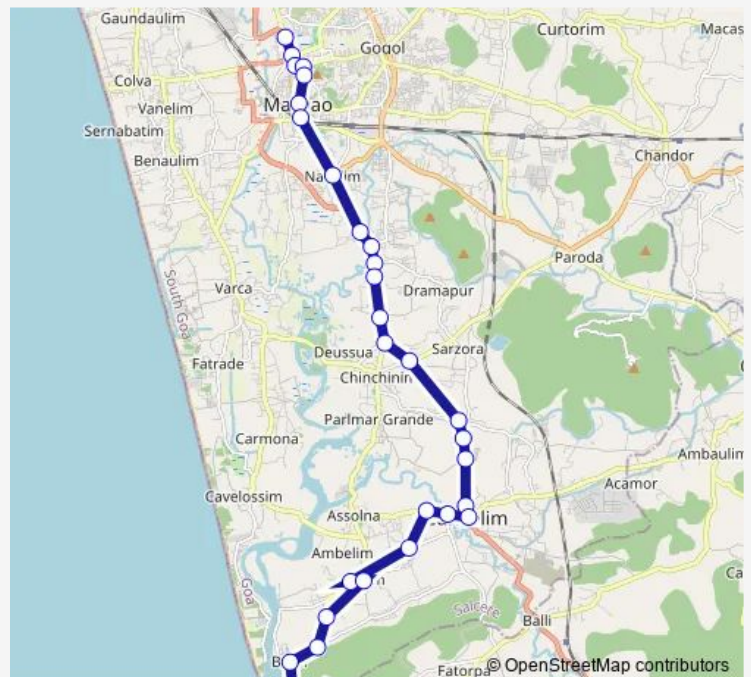

Bus MRG53 Margao - Betul via Cuncolim

[Go to website](#)

Direction

Betul — Margao KTC Bus Stand

30 stops

[Open route schedule](#)

- Betul
- Betul Cross
- Muxer Bus stop
- Baradi
- Velim
- Velim Market
- Baga
- Corporation Bank Murida
- Murida
- Bivsa
- Cuncolim
- Cuncolim KTC Bus Stand
- Cancnamoddi
- Pazorkoni Workhardt Hospital
- Pazorkoni
- Danewadi
- Chinchinim, Cuncolim Junction
- Sirlim
- Sirlim Dramapur
- Dramapur, Navelim
- Jacknibandh

Route schedule

Betul — Margao KTC Bus Stand

Monday	14:45
Tuesday	14:45
Wednesday	14:45
Thursday	14:45
Friday	14:45
Saturday	14:45
Sunday	14:45

Route info

Direction: Betul

Stops: 30

Trip Duration: 1 hour 0 min

■ MRG53 — Margao - Betul via Cuncolim

Fradilem

Navelim

Railway Foot Overbridge

Margao Kamat

Margao Hospicio

Margoa Holy Spirit Church & School

Margao Session Court

Colva Circle

Margao KTC Bus Stand

Direction

Margao KTC Bus Stand — Betul

30 stops

[Open route schedule](#)

Margao KTC Bus Stand

Colva Circle