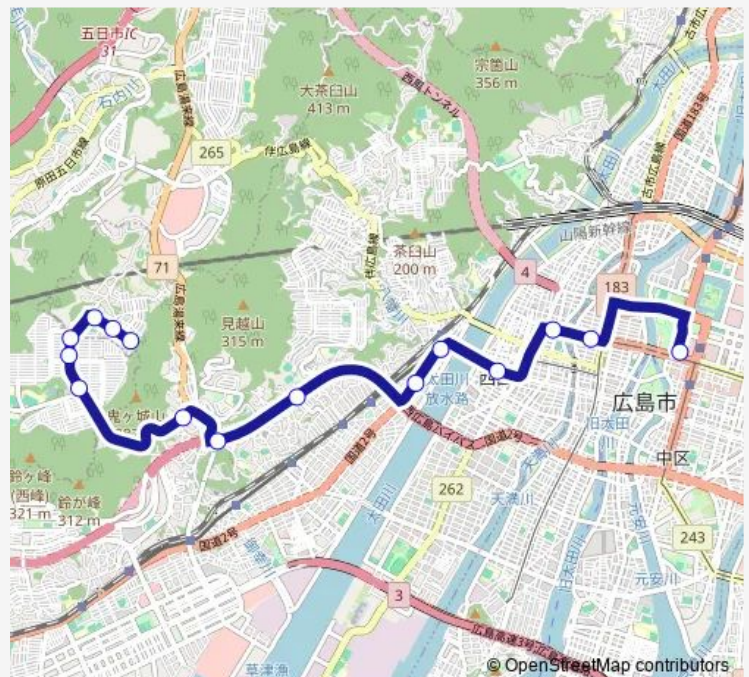

Tuesday 06:55-22:10

Wednesday 06:55-22:10

Thursday 06:55-22:10

Friday 06:55-22:10

Saturday 07:00-22:00

Sunday 07:00-22:00

Route info

Direction: 広島バスセンター

Stops: 15

Trip Duration: 0 hour 30 min

■ 52-1 — 西広島バイパス線

BusMaps

52-1 Bus time schedules and route maps are available in an offline PDF at busmaps.com. Use the busmaps.com website to see live bus times, train schedule or subway schedule, and step-by-step directions for all public transit in Hiroshima