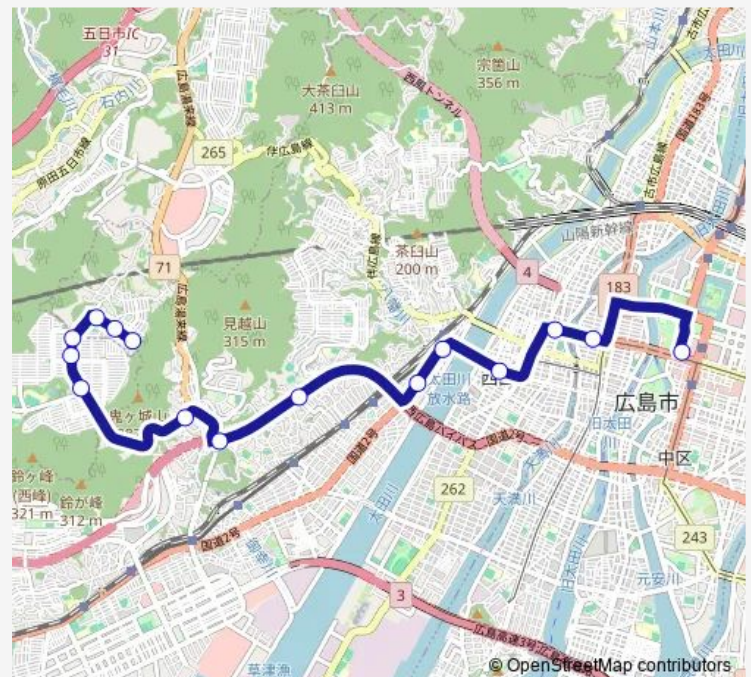

Tuesday 06:55-22:10

Wednesday 06:55-22:10

Thursday 06:55-22:10

Friday 06:55-22:10

Saturday 07:00-22:00

Sunday 07:00-22:00

Route info

Direction: 広島バスセンター

Stops: 15

Trip Duration: 0 hour 30 min

■ 52-1 — 西広島バイパス線

BusMaps

52-1 Bus time schedules and route maps are available in an offline PDF at busmaps.com. Use the busmaps.com website to see live bus times, train schedule or subway schedule, and step-by-step directions for all public transit in Hiroshima