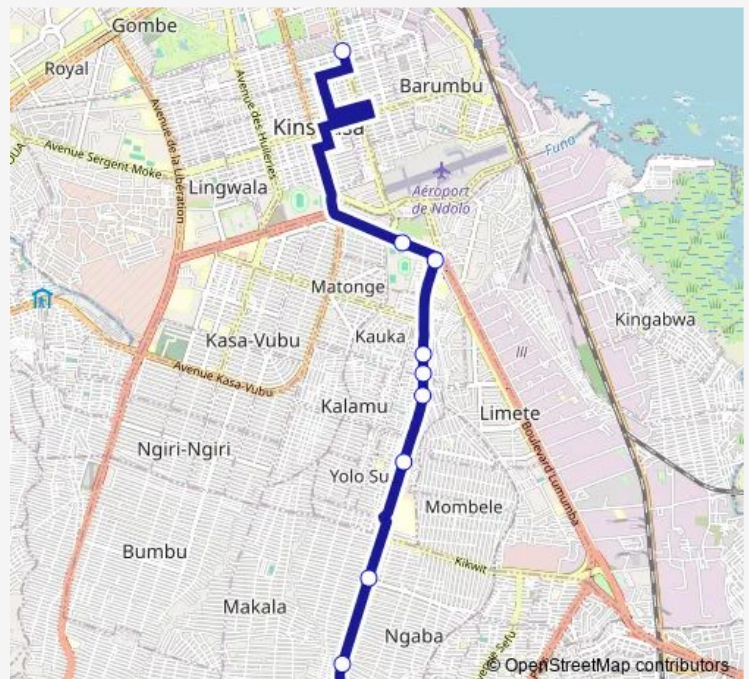

Bus Rond Point Ngaba_TO _ Zando

[Go to website](#)

Direction

Inconnu — Inconnu

10 stops

[Open route schedule](#)

Inconnu

Inconnu

Route schedule

Inconnu — Inconnu

Monday 07:41

Tuesday 07:41

Wednesday 07:41

Thursday 07:41

Friday 07:41

Saturday —

Sunday —

Route info

Direction: Inconnu

Stops: 10

Trip Duration: 0 hour 40 min

■ Rond Point Ngaba_TO _ Zando

Bus time schedules and route maps are available in an offline PDF at busmaps.com. Use the busmaps.com website to see live bus times, train schedule or subway schedule, and step-by-step directions for all public transit in Kinshasa