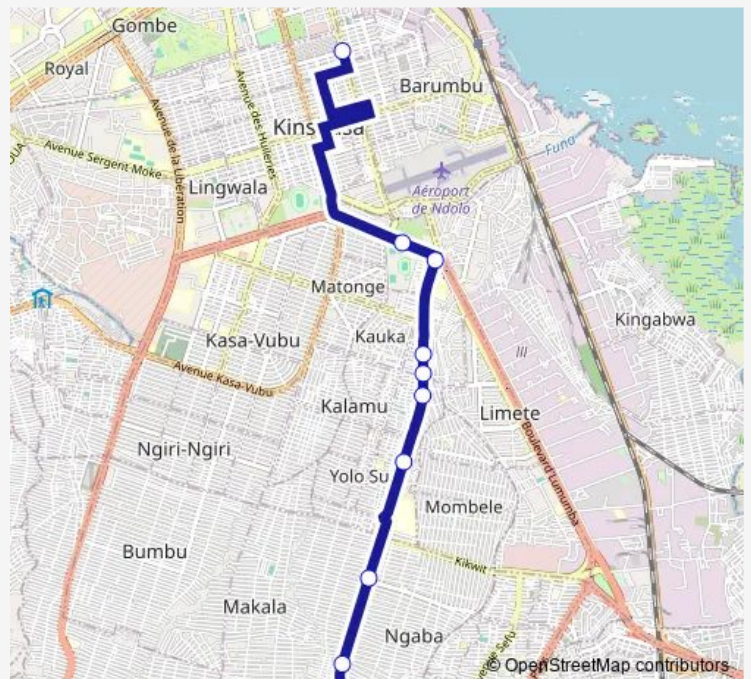

## Bus Rond Point Ngaba\_ TO \_ Zando

[Go to website](#)

### Direction

Inconnu — Inconnu

10 stops

[Open route schedule](#)

Inconnu

Inconnu

Inconnu

Inconnu

### Route schedule

Inconnu — Inconnu

Monday 07:41

Tuesday 07:41

Wednesday 07:41

Thursday 07:41

Friday 07:41

Saturday —

### Route info

Direction: Inconnu

Stops: 10

Trip Duration: 0 hour 40 min

Rond Point Ngaba\_ TO \_ Zando

Bus time schedules and route maps are available in an offline PDF at [busmaps.com](https://busmaps.com). Use the [busmaps.com](https://busmaps.com) website to see live bus times, train schedule or subway schedule, and step-by-step directions for all public transit in Kinshasa