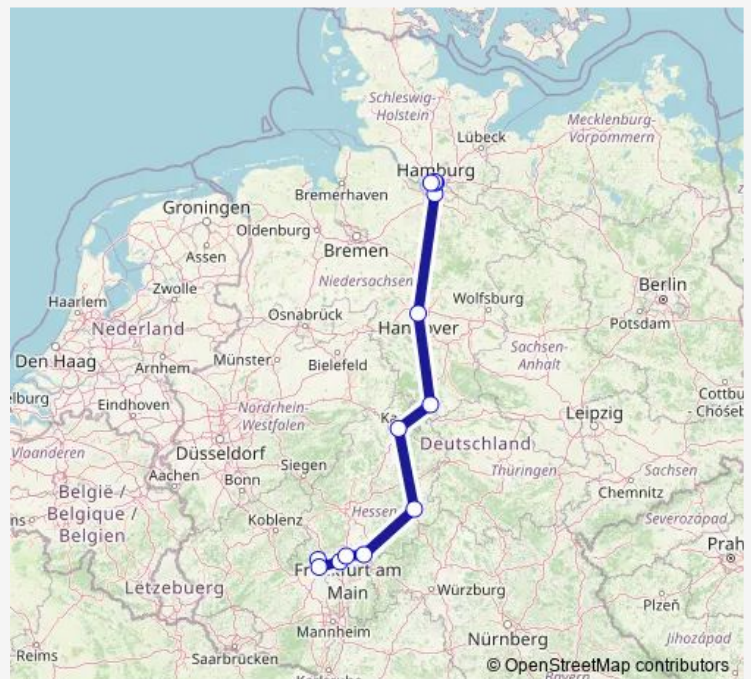

Hanau Hbf

Fulda

Kassel-Wilhelmshöhe

Göttingen

Hannover Hbf

Hamburg-Harburg

Hamburg Hbf

Hamburg Dammtor

Hamburg-Altona

Route schedule

Wiesbaden Hbf — Hamburg-Altona

Monday 05:00

Tuesday 05:00

Wednesday 05:00

Thursday 05:00

Friday 05:00

Saturday 05:00

Sunday 05:00

Route info

Direction: Wiesbaden Hbf

Stops: 13

Trip Duration: 5 hour 10 min

Direction

Wiesbaden Hbf — Hamburg-Altona

Kassel-Wilhelmshöhe

Göttingen

Hannover Messe/Laatzen

Hannover Hbf

Hamburg Hbf

Hamburg Dammtor

Hamburg-Altona

Route schedule