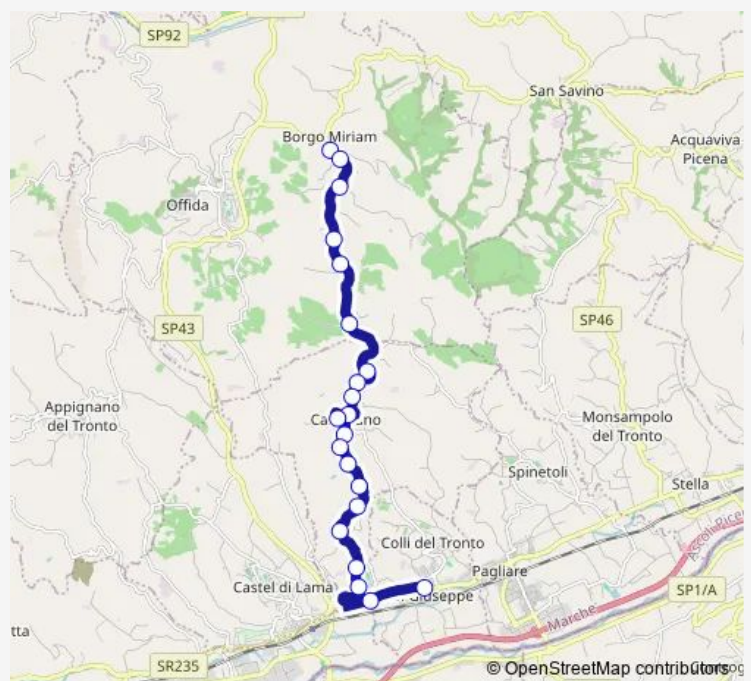

### Route schedule

Borgo Miriam - Piazza Cervi — Villa S.Giuseppe Chiesa

Monday 14:00

Tuesday 14:00

Wednesday 14:00

Thursday 14:00

Friday 14:00

Saturday 14:00

### Route info

Direction: Borgo Miriam - Piazza Cervi

Stops: 21

Trip Duration: 0 hour 20 min

■ Borgo Miriam-Castorano-Contrada Vittori-S.Silvestro-Bivio Colli

BusMaps

Bus time schedules and route maps are available in an offline PDF at [busmaps.com](https://busmaps.com). Use the [busmaps.com](https://busmaps.com) website to see live bus times, train schedule or subway schedule, and step-by-step directions for all public transit in Castorano