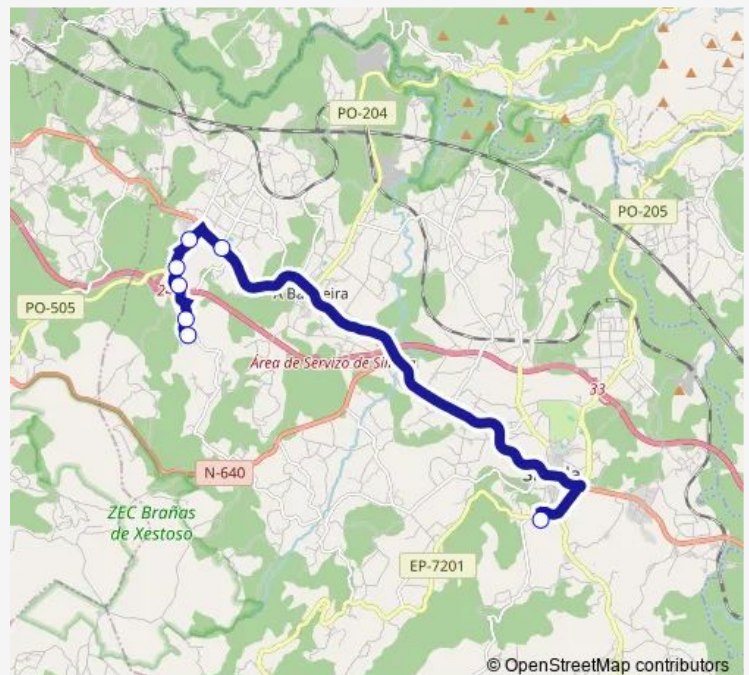

Thursday 14:30-17:30

Friday 14:30

Saturday —

Sunday —

Route info

Direction: IES Pintor Colmeiro

Stops: 7

Trip Duration: 0 hour 19 min

■ XG86035 — IES Pintor Colmeiro - Requeixo

Direction

Requeixo — IES Pintor Colmeiro

7 stops

[Open route schedule](#)

Requeixo

Reguenga

Alfonsiños II