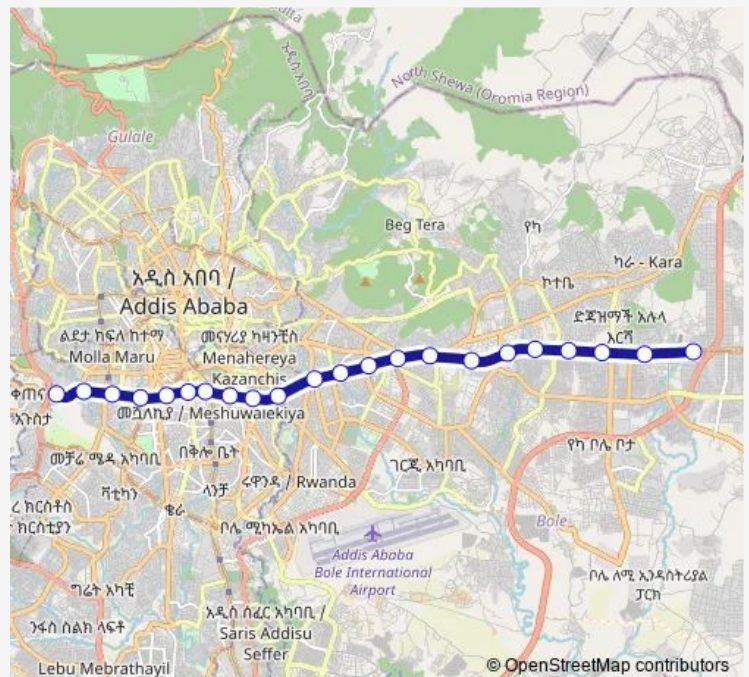

### Direction

Ayat — Tor Hailoch

22 stops

[Open route schedule](#)

- Ayat
- Meri
- C.M.C
- St. Michael
- Civil Service College
- Management Institute
- Gurd Sholla 1
- Gurd Sholla 2
- Megenagna
- Lem Hotel
- ጅህ
- Hayahulet 2
- St. Urael
- Bambis
- St. Estifanos
- Stadium
- Leghar
- Mexico
- Tegbarede
- St. Lideta
- Cocacola

### Route schedule

Ayat — Tor Hailoch

Monday	06:00
Tuesday	06:00
Wednesday	06:00
Thursday	06:00
Friday	06:00
Saturday	06:00
Sunday	06:00

### Route info

Direction: Ayat

Stops: 22

Trip Duration: 1 hour 3 min

E-W — Ayat ↔ Tor Hailoch (Light Rail)

## Route info

Direction: Tor Hailoch

Stops: 22

Trip Duration: 1 hour 3 min

E-W Tram time schedules and route maps are available in an offline PDF at [busmaps.com](https://busmaps.com). Use the [busmaps.com](https://busmaps.com) website to see live bus times, train schedule or subway schedule, and step-by-step directions for all public transit in Addis Ababa