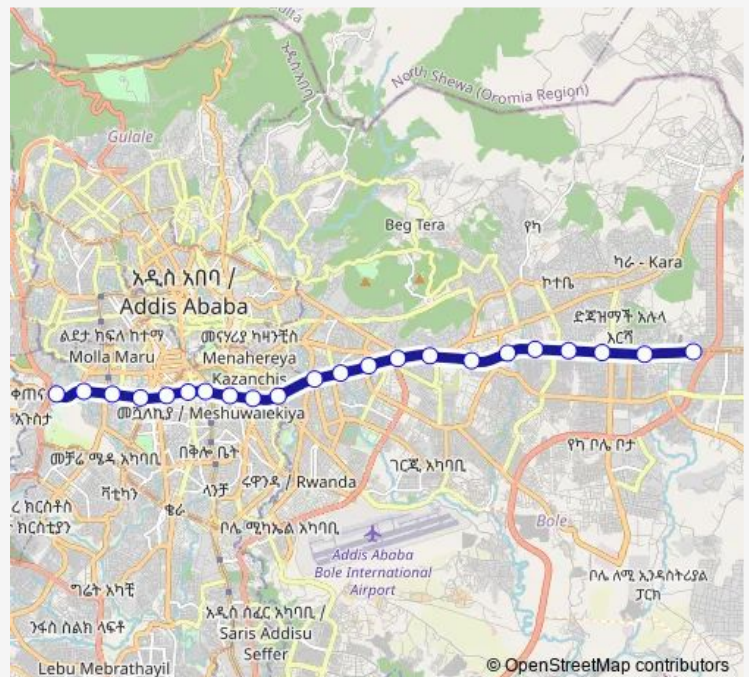

Tram E-W Ayat ↔ Tor Hailoch (Light Rail)

[Go to website](#)

Direction

Ayat — Tor Hailoch

22 stops

[Open route schedule](#)

- Ayat
- Meri
- C.M.C
- St. Michael
- Civil Service College
- Management Institute
- Gurd Sholla 1
- Gurd Sholla 2
- Megenagna
- Lem Hotel
- ጅህ
- Hayahulet 2
- St. Urael
- Bambis
- St. Estifanos
- Stadium
- Leghar
- Mexico
- Tegbarede
- St. Lideta
- Cocacola

Route schedule

Ayat — Tor Hailoch

Monday	06:00
Tuesday	06:00
Wednesday	06:00
Thursday	06:00
Friday	06:00
Saturday	06:00
Sunday	06:00

Route info

Direction: Ayat

Stops: 22

Trip Duration: 1 hour 3 min

E-W — Ayat ↔ Tor Hailoch (Light Rail)

Direction

Tor Hailoch — Ayat

22 stops

[Open route schedule](#)

Tor Hailoch

Cocacola

St. Lideta

Tegbared

Friday 06:00

Saturday 06:00

Sunday 06:00

Route info

Direction: Tor Hailoch

Stops: 22

Trip Duration: 1 hour 3 min

E-W Tram time schedules and route maps are available in an offline PDF at busmaps.com. Use the busmaps.com website to see live bus times, train schedule or subway schedule, and step-by-step directions for all public transit in Addis Ababa