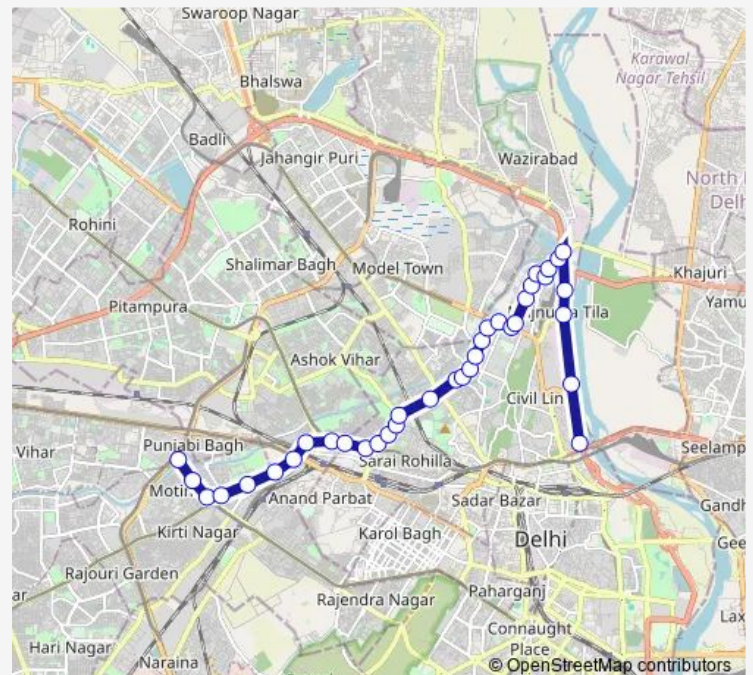

Maurice Nagar li

Shri Ram College

Patel Chest

Route schedule

Punjabi Bagh Terminal — Isbt Ring Road

Monday 05:00-08:30

Tuesday 05:00-08:30

Wednesday 05:00-08:30

Thursday 05:00-08:30

Friday 05:00-08:30

Saturday 05:00-08:30

Sunday 05:00-08:30

Route info

Direction: Punjabi Bagh Terminal

Stops: 36

Trip Duration: 1 hour 5 min