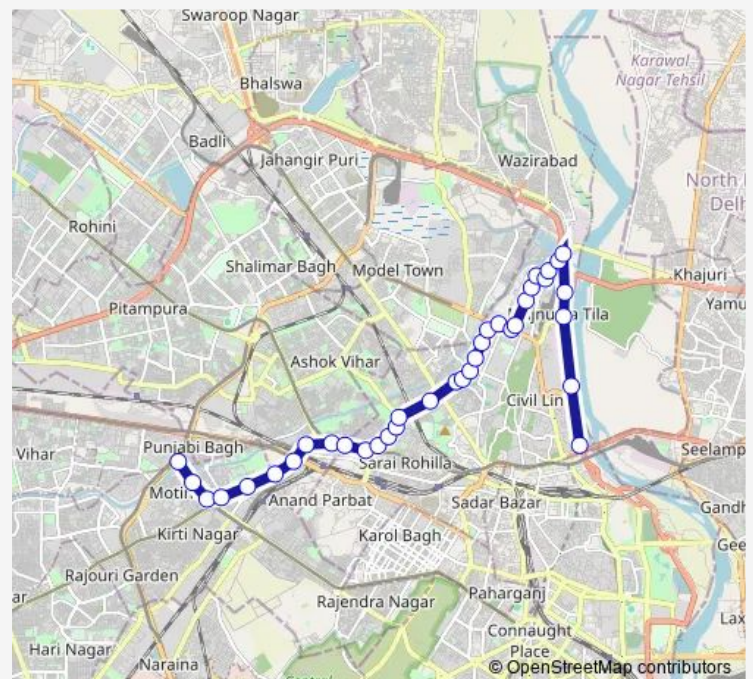

Maurice Nagar li

Shri Ram College

Patel Chest

Route schedule

Punjabi Bagh Terminal — Isbt Ring Road

Monday 05:00-08:30

Tuesday 05:00-08:30

Wednesday 05:00-08:30

Thursday 05:00-08:30

Friday 05:00-08:30

Saturday 05:00-08:30

Sunday 05:00-08:30

Route info

Direction: Punjabi Bagh Terminal

Stops: 36

Trip Duration: 1 hour 5 min