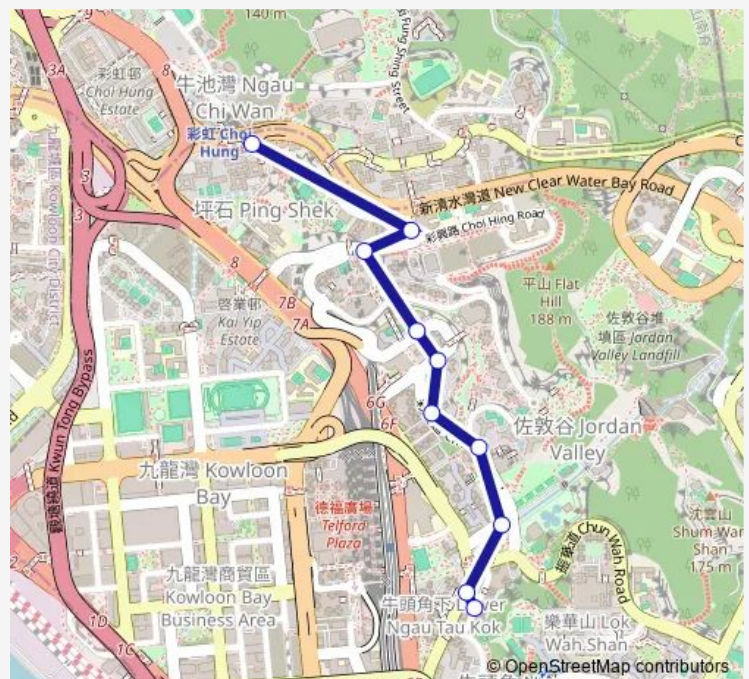

ON WAH Street, Near Ngau TAU KOK Market

Route schedule

Ping Shek Public Transport Interchange 1/F — ON WAH Street, Near Ngau TAU KOK Market

Monday	06:45
Tuesday	06:45
Wednesday	06:45
Thursday	06:45
Friday	06:45
Saturday	06:45
Sunday	06:45

Route info

Direction: Ping Shek Public Transport Interchange 1/F

Stops: 10

Trip Duration: 0 hour 15 min

83m — Ngau TAU KOK (ON WAH Street) - Ping Shek

Direction

ON WAH Street, Near Ngau TAU KOK Market — Ping Shek Public Transport Interchange 1/F

8 stops

[Open route schedule](#)

ON WAH Street, Near Ngau TAU KOK Market

Jordan Valley Road North, Near Amoy Gardens Block P

Choi HA Road, Near Amoy Gardens Block Q

Choi HA Road, Near Cheerful Court Block A

Monday 06:45

Tuesday 06:45

Wednesday 06:45

Thursday 06:45

Friday 06:45

Saturday 06:45

Sunday 06:45

Route info