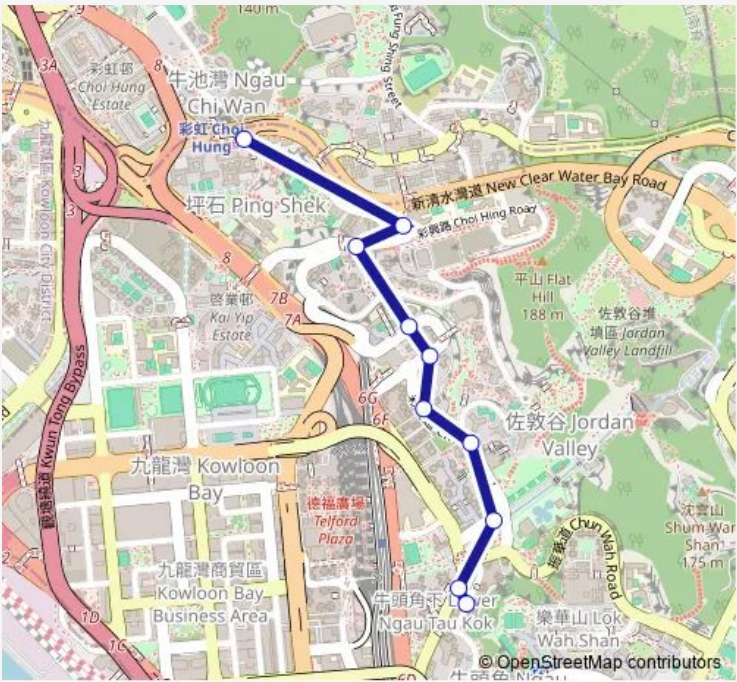

Bus 83M Ngau TAU KOK (ON WAH Street) - Ping Shek

[Go to website](#)

Direction
 PING SHEK PUBLIC TRANSPORT INTERCHANGE 1/F
 — ON WAH STREET, NEAR NGAU TAU KOK MARKET
 10 stops
[Open route schedule](#)

- PING SHEK PUBLIC TRANSPORT INTERCHANGE 1/F
- CHOI HING LANE, NEAR SING YIN SECONDARY SCHOOL
- CHOI HING ROAD, NEAR CHOI YEE HOUSE, CHOI TAK ESTATE
- CHOI HA ROAD, NEAR CONSERVATIVE BAPTIST LUI MING CHOI PRIMARY SCHOOL
- CHOI HA ROAD, NEAR YING HONG HOUSE, CHOI YING ESTATE
- CHOI HA ROAD, NEAR YING SHUN HOUSE, CHOI YING ESTATE
- CHOI HA ROAD, NEAR CHOI YAT HOUSE, CHOI HA ESTATE
- JORDAN VALLEY NORTH ROAD, NEAR CHOI HA ROAD SITTING OUT AREA
- NGAU TAU KOK ROAD, OUTSIDE NGAU TAU KOK MUNICIPAL SERVICES BUILDING
- ON WAH STREET, NEAR NGAU TAU KOK MARKET

Route schedule
 PING SHEK PUBLIC TRANSPORT INTERCHANGE 1/F
 — ON WAH STREET, NEAR NGAU TAU KOK MARKET

Monday	06:45
Tuesday	06:45
Wednesday	06:45
Thursday	06:45
Friday	06:45
Saturday	06:45
Sunday	06:45

Route info
 Direction: PING SHEK PUBLIC TRANSPORT INTERCHANGE 1/F
 Stops: 10
 Trip Duration: 0 hour 12 min

Direction

ON WAH STREET, NEAR NGAU TAU KOK MARKET —
PING SHEK PUBLIC TRANSPORT INTERCHANGE 1/F

8 stops

[Open route schedule](#)

ON WAH STREET, NEAR NGAU TAU KOK MARKET

JORDAN VALLEY ROAD NORTH, NEAR AMOY GAR-
DENS BLOCK P

Saturday 06:45

Sunday 06:45

Route info

Direction: ON WAH STREET, NEAR NGAU TAU KOK
MARKET

Stops: 8

Trip Duration: 0 hour 12 min

83M Bus time schedules and route maps are available in an offline PDF at busmaps.com. Use the busmaps.com website to see live bus times, train schedule or subway schedule, and step-by-step directions for all public transit in Kwun Tong