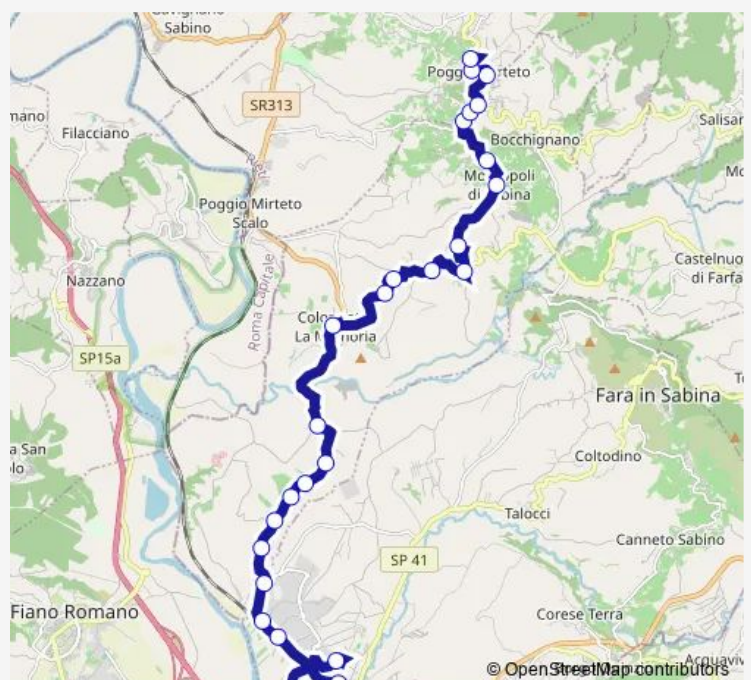

Tuesday 14:20

Wednesday 14:20

Thursday 14:20

Friday 14:20

Saturday —

Sunday —

Route info

Direction: MONTELIBRETTI | Stazione FS # f9958

Stops: 26

Trip Duration: 0 hour 45 min

Passo Corese - Poggio Mirteto # Pm719a

Montopoli | Via Roma Via Santa Teresa # f2448

Montopoli | Ferruti # f2443

Poggio Mirteto | Viale De Vito # f2445

Poggio Mirteto | Piazza Martiri # f10315