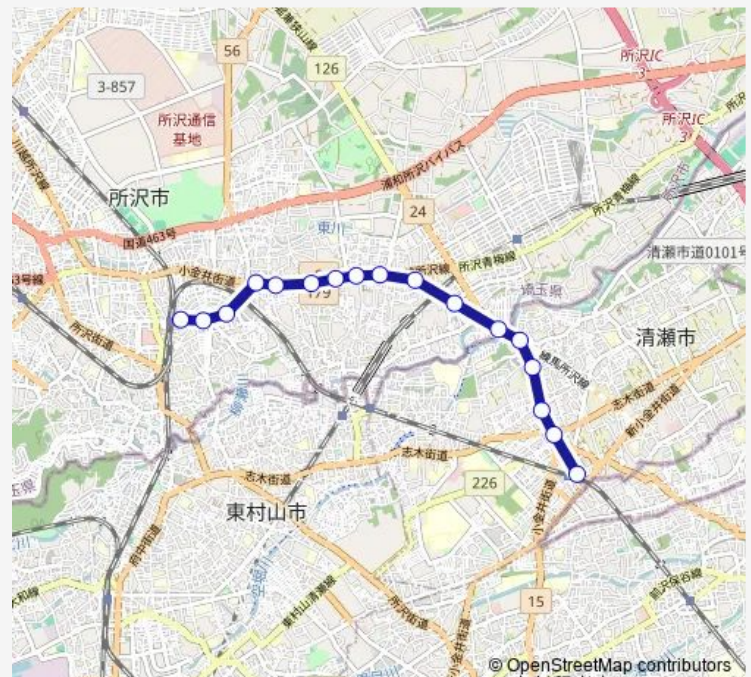

### Route schedule

所沢駅東口 — 清瀬駅北口

Monday 06:00-22:45

Tuesday 06:00-22:45

Wednesday 06:00-22:45

Thursday 06:00-22:45

Friday 06:00-22:45

Saturday 06:10-22:40

### Route info

Direction: 所沢駅東口

Stops: 17

Trip Duration: 0 hour 28 min