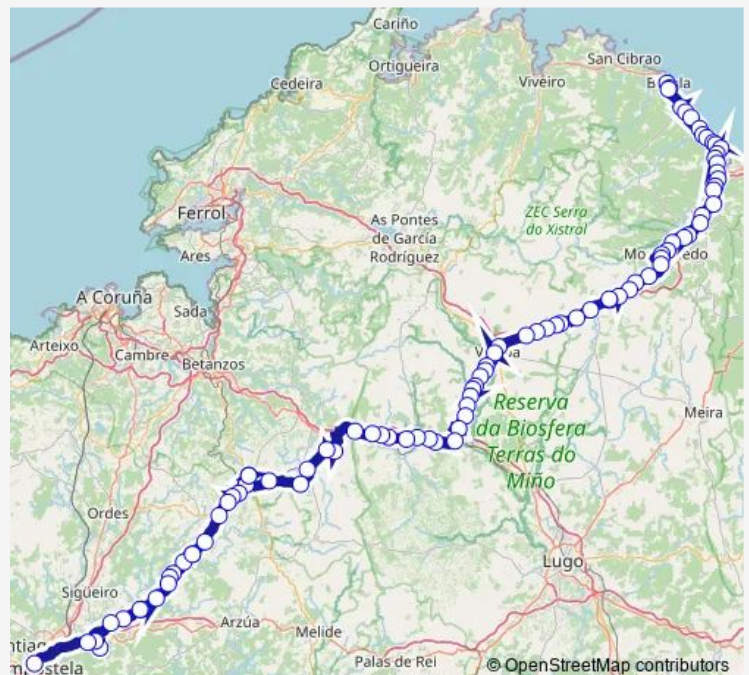

### Route schedule

Burela E.A. — Santiago E.I.

Monday 06:30-14:45

Tuesday 06:30-14:45

Wednesday 06:30-14:45

Thursday —

Friday 06:30-14:45

Saturday —

### Route info

Direction: Burela E.A.

Stops: 91

Trip Duration: 3 hour 15 min

XG843002 — Santiago E.I. - Guitiriz - Burela E.A.

Lourenzá

Arroxo

Voltiña