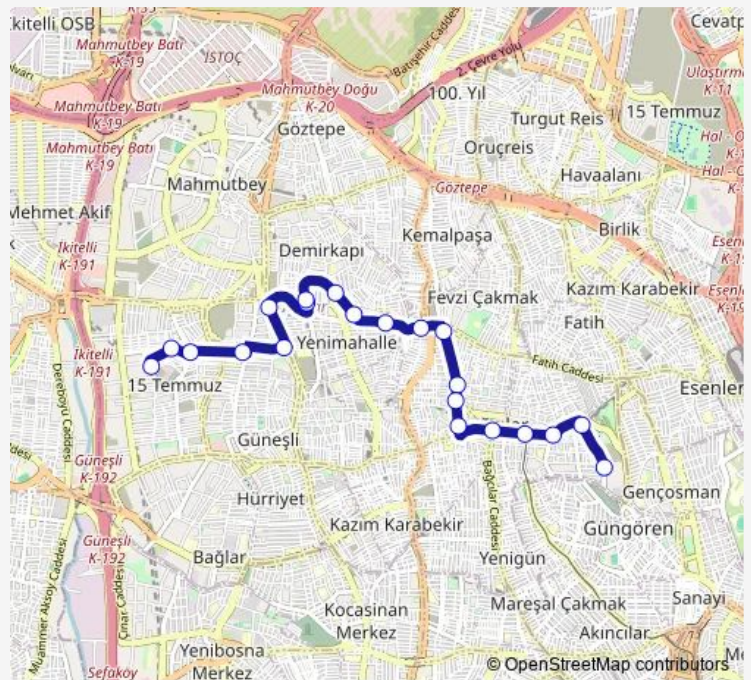

Minibüs Durağı

Esenler Caddesi

Ebubekir Cami (Ht1)

BAĞCILAR DEVLET HASTANESİ

Route schedule

Evren Mahallesi — BAĞCILAR DEVLET HASTANESİ

Monday	06:30
Tuesday	06:30
Wednesday	06:30
Thursday	06:30
Friday	06:30
Saturday	06:30
Sunday	06:30

Route info

Direction: Evren Mahallesi

Stops: 21

Trip Duration: 0 hour 19 min

**EVREN MAH.-BAĞCILAR DEVLET HASTANE —
Topkapi - Çiftlik - Fatih Mahallesi - İstoç****BusMaps**

Direction

B.DEVLET HASTANESİ — Evren Mahallesi

Thursday 07:20

Friday 07:20

Saturday 07:20

Sunday 07:20

Route info

Direction: B.DEVLET HASTANESİ

Stops: 28

Trip Duration: 0 hour 23 min