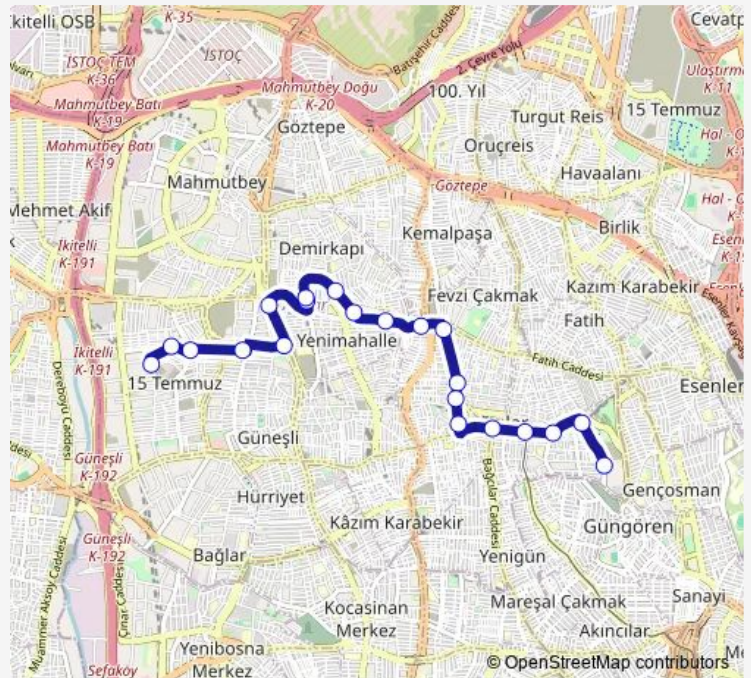

### Route schedule

Evren Mahallesi — Bağcılar Devlet Hastanesi

Monday 06:30

Tuesday 06:30

Wednesday 06:30

Thursday 06:30

Friday 06:30

Saturday 06:30

### Route info

Direction: Evren Mahallesi

Stops: 21

Trip Duration: 0 hour 19 min

Evren Mah.-Bağcılar Devlet Hastane — Topkapi - Çiftlik - Fatih Mahallesi - İstoç