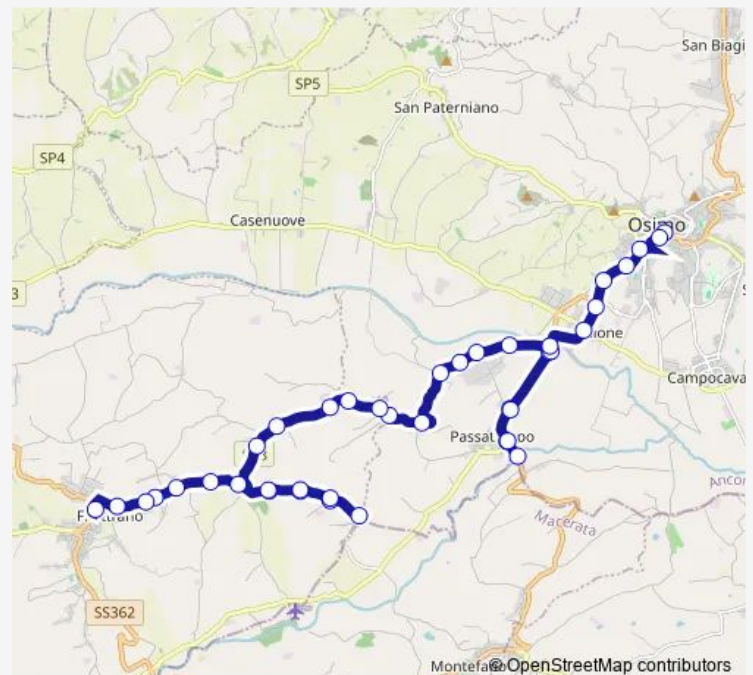

VIA Filottrano

### Route schedule

Osimo (Capolinea) — Filottrano (Capolinea)

Monday 07:00-19:50

Tuesday 07:00-19:50

Wednesday 07:00-19:50

Thursday 07:00-19:50

Friday 07:00-19:50

Saturday 07:00-19:50

### Route info

Direction: Osimo (Capolinea)

Stops: 40

Trip Duration: 0 hour 29 min

■ Q — Filottrano - Osimo - Ancona

Montoro (Figuretta).

Montoro (Centro).

Montoro (Chiesa)