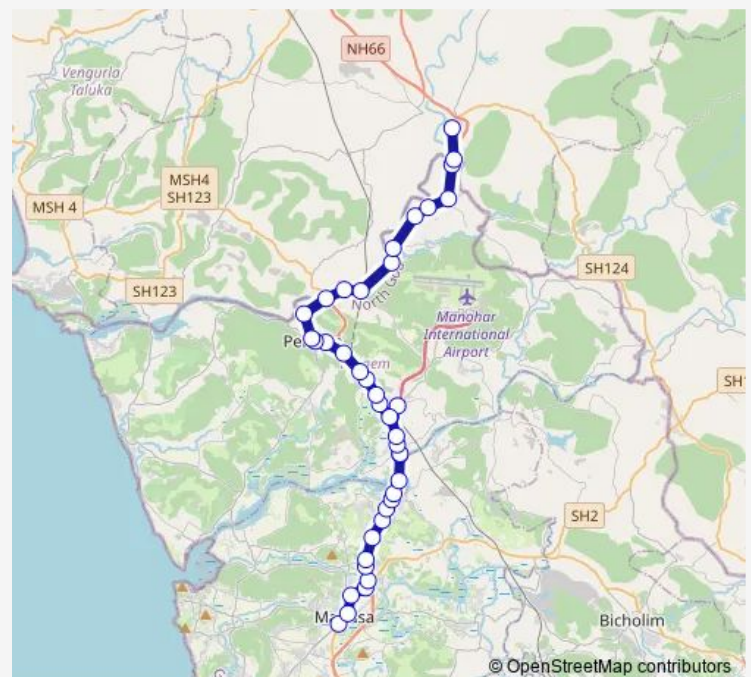

Thursday 09:10-15:30

Friday 09:10-15:30

Saturday 09:10-15:30

Sunday 09:10-15:30

Route info

Direction: Mapusa KTC Bus Stand

Stops: 40

Trip Duration: 1 hour 0 min