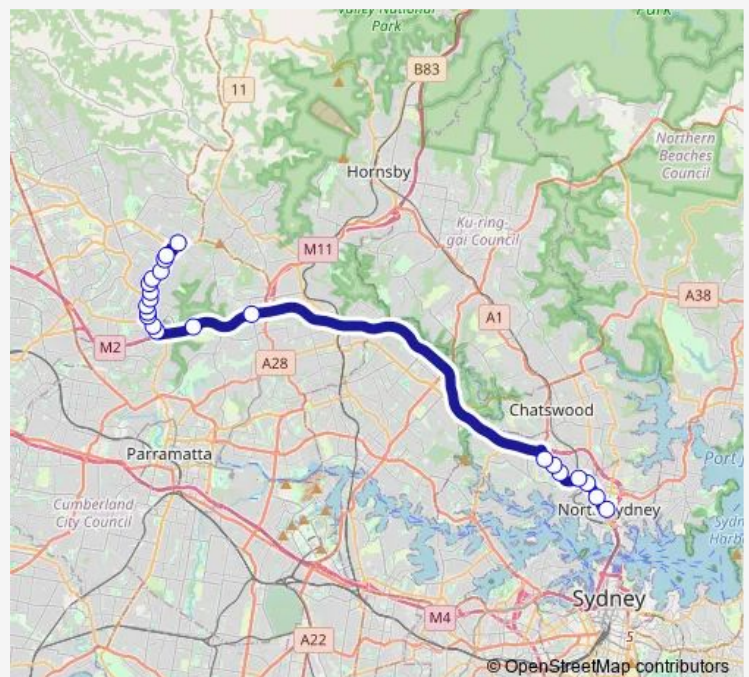

M2 Motorway, Oakes Rd

M2 Motorway, Barclay Rd

Windsor Rd After Torrs St

Windsor Rd Before Charles St

Old Northern Rd After Windsor Rd

Grove Square, Old Northern Rd

78-82 Old Northern Rd

Old Northern Rd After Ackling St

Old Northern Rd At Chelsea Av

Tafe Baulkham Hills Campus, Old Northern Rd

Old Northern Rd At Oxley Av

Old Northern Rd After Excelsior Av

Old Northern Rd Opp Church St

Old Northern Rd Opp Francis St

Route schedule

Route info

Direction: Greenwood Plaza, Pacific Hwy

Stops: 22

Trip Duration: 0 hour 40 min

612X — North Sydney to Castle Hill (Express Service)

Castle Hill Station, Old Northern Rd, Stand D

Direction

Castle Hill Station, Old Northern Rd, Stand C — Pacific Hwy At Walker St

Tuesday 05:30-09:10

Wednesday 05:30-09:10

Thursday 05:30-09:10

Friday 05:30-09:10

Saturday —

Sunday —

Route info

Direction: Castle Hill Station, Old Northern Rd, Stand C