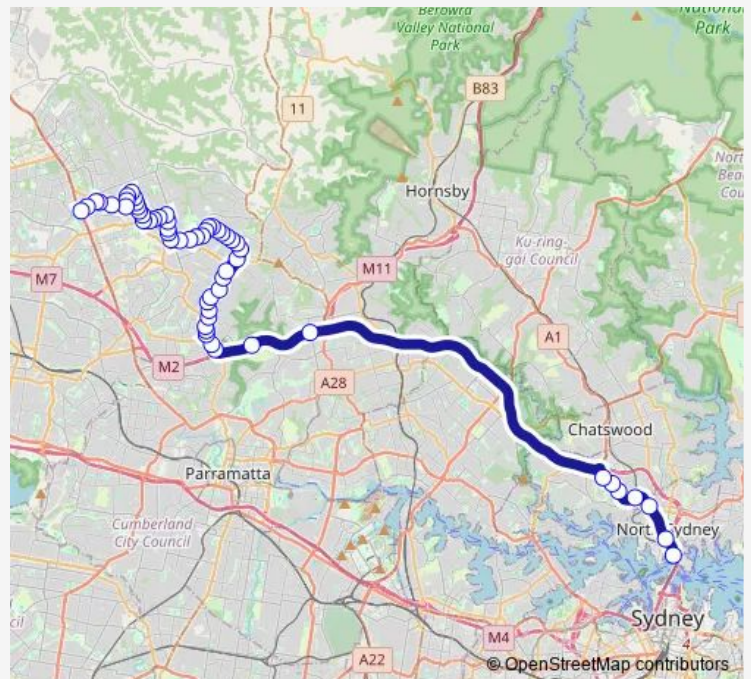

M2 - Oakes Rd Interchange

Pacific Hwy Opp Cobden Av

Pacific Hwy At Campbell St

Northern Sydney Tafe, Pacific Hwy

St Leonards Station, Pacific Hwy, Stand A

Pacific Hwy After Falcon St

**Route schedule**

Castle Hill Interchange, Old Northern Rd, Stand C — Miller St At Pacific Hwy

Monday 05:30

Tuesday 05:30

Wednesday 05:30

Thursday 05:30

Friday 05:30

Saturday —

Sunday —

**Route info**

Direction: Castle Hill Interchange, Old Northern Rd, Stand C

Stops: 22

Trip Duration: 0 hour 43 min

612x — Kellyville to Milsons Point

**Direction**

Riley T-Way — Milsons Point Station, Alfred St Sth

58 stops

[Open route schedule](#)

Riley T-Way

Samantha Riley Dr After Macquarie Av

Windsor Rd After Samantha Riley Dr

Windsor Rd After Poole Rd

Acres Rd Opp Spring Rd

Acres Rd At Harley Pl

Acres Rd After Diana Av