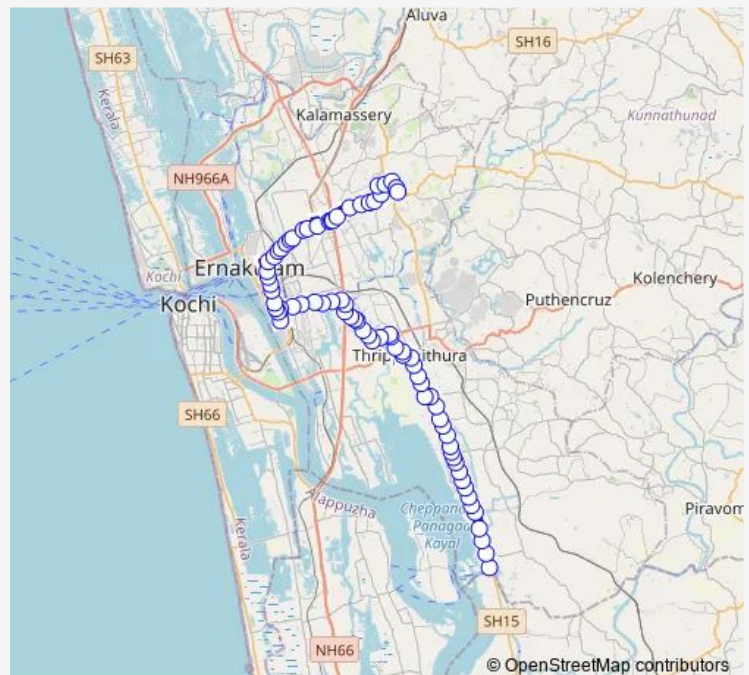

Thursday 06:00

Friday 06:00

Saturday 06:00

Sunday 06:00

Route info

Direction: Kakkanad Civil Station

Stops: 70

Trip Duration: 1 hour 35 min