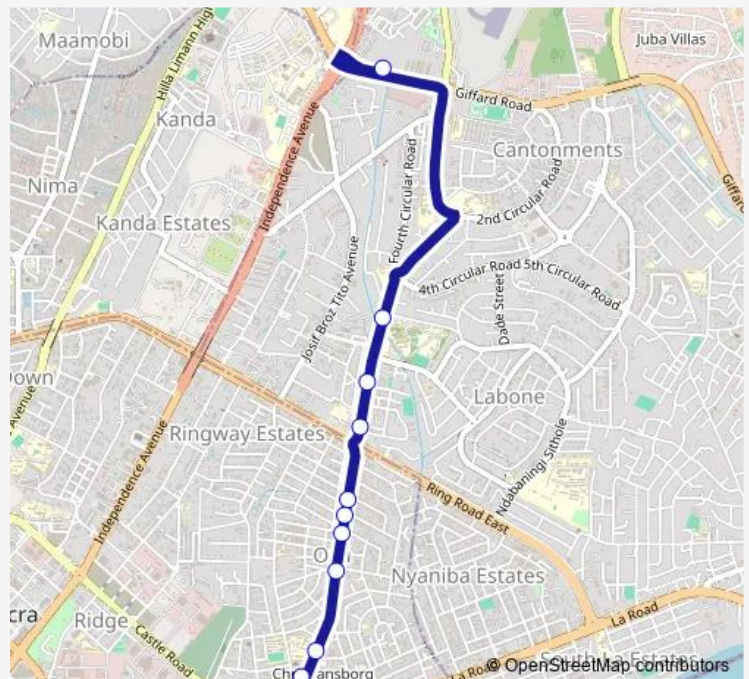

Bus 002A 37 Lorry Park to Osu Blow Up

[Go to website](#)

Direction

Terminal 37 Lorry Park — Terminal Osu Blow Up

10 stops

[Open route schedule](#)

Terminal 37 Lorry Park

Acquinas

Route schedule

Terminal 37 Lorry Park — Terminal Osu Blow Up

Monday 12:51

Tuesday 12:51

Wednesday 12:51

Thursday 12:51

Friday 12:51

Saturday 12:51

Sunday 12:51

Route info

Direction: Terminal 37 Lorry Park

Stops: 10

Trip Duration: 0 hour 19 min

002A — 37 Lorry Park to Osu Blow Up

002A Bus time schedules and route maps are available in an offline PDF at busmaps.com. Use the busmaps.com website to see live bus times, train schedule or subway schedule, and step-by-step directions for all public transit in Accra