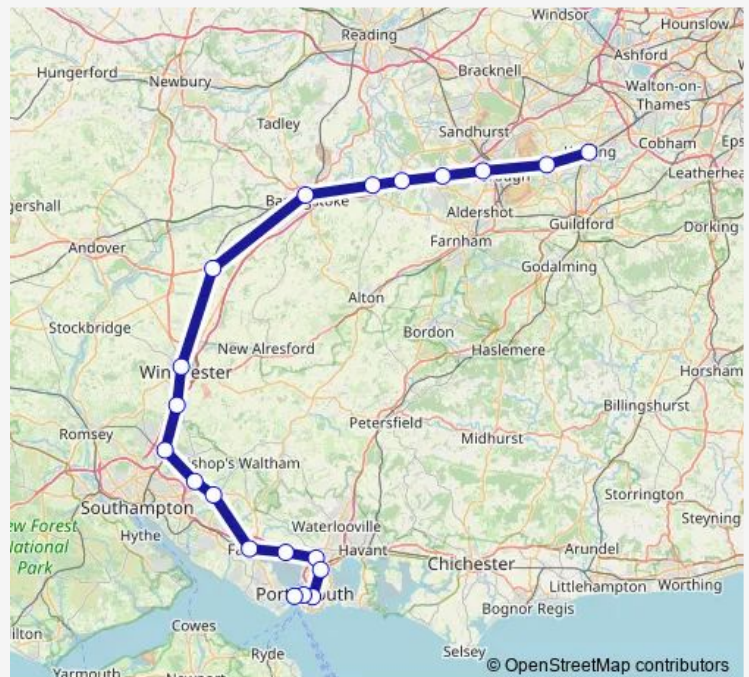

Rail Sw:Wok->Pmh SW train service from WOK to Pmh

[Go to website](#)

Direction

Woking — Portsmouth Harbour

20 stops

[Open route schedule](#)

- Woking
- Brookwood
- Farnborough (Main)
- Fleet
- Winchfield
- Hook
- Basingstoke
- Micheldever
- Winchester
- Shawford
- Eastleigh
- Hedge End
- Botley
- Fareham
- Portchester
- Cosham
- Hilsea
- Fratton
- Portsmouth & Southsea
- Portsmouth Harbour

Route schedule

Woking — Portsmouth Harbour

Monday	06:18-06:19
Tuesday	06:18-06:19
Wednesday	06:18-06:19
Thursday	06:18-06:19
Friday	06:18-06:19
Saturday	06:19
Sunday	—

Route info

Direction: Woking

Stops: 20

Trip Duration: 1 hour 59 min

Sw:Wok->Pmh — SW train service from WOK to Pmh

Direction

Woking — Portsmouth Harbour

16 stops

[Open route schedule](#)

Woking

Guildford