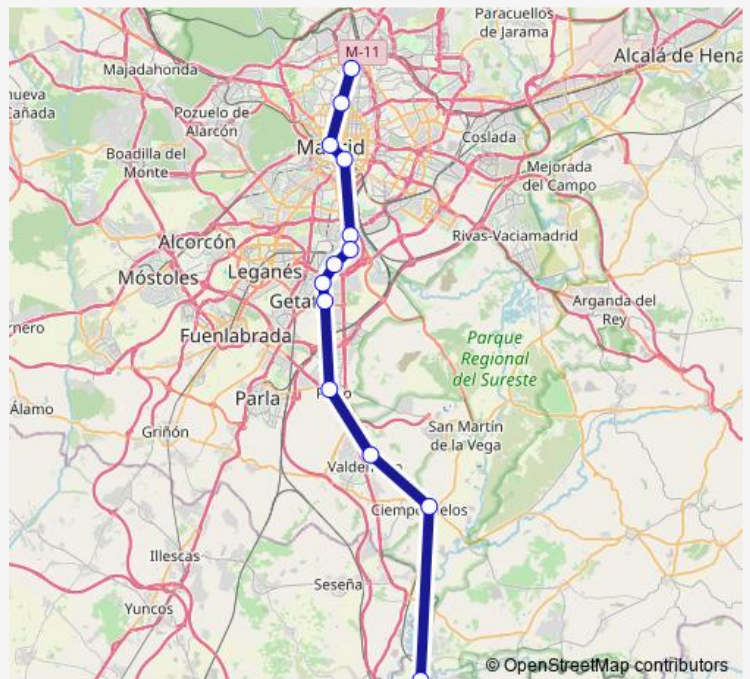

Rail C3 Chamartín - Clara Campoamor -Aranjuez

[Go to website](#)

Direction
 Aranjuez — Madrid-Chamartín-Clara Campoamor
 9 stops
[Open route schedule](#)

- Aranjuez
- Ciempozuelos
- Valdemoro
- Pinto
- El Casar
- Madrid - Atocha Cercanías
- Madrid-Sol
- Madrid-Nuevos Ministerios
- Madrid-Chamartín-Clara Campoamor

Route schedule
 Aranjuez — Madrid-Chamartín-Clara Campoamor

Monday	07:12-08:17
Tuesday	07:12-08:17
Wednesday	07:12-08:17
Thursday	07:12-08:17
Friday	07:12-08:17
Saturday	—
Sunday	—

Route info
 Direction: Aranjuez
 Stops: 9
 Trip Duration: 0 hour 55 min

Direction

Madrid-Chamartín-Clara Campoamor — Aranjuez

13 stops

[Open route schedule](#)

Madrid-Chamartín-Clara Campoamor

Madrid-Nuevos Ministerios

Madrid-Sol

Madrid - Atocha Cercanías

13 stops

[Open route schedule](#)

Aranjuez

Ciempozuelos

Valdemoro

Pinto

Getafe Industrial (alicante)

El Casar