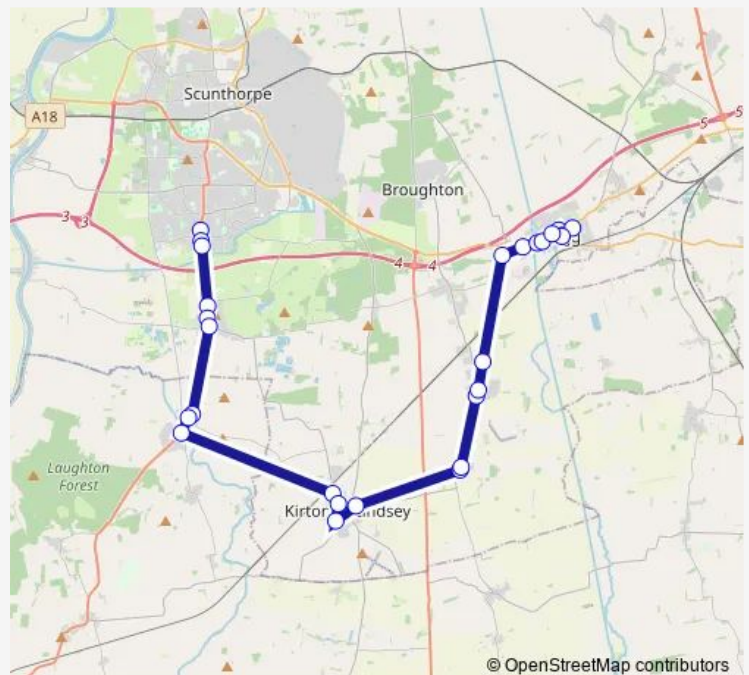

### Direction

Spar Shop — Cary Lane

27 stops

[Open route schedule](#)

Spar Shop

Endcliffe Avenue

Seabrook Drive

Northfield Road

### Route schedule

Spar Shop — Cary Lane

Monday 07:45

Tuesday 07:45

Wednesday 07:45

Thursday 07:45

Friday 07:45

Saturday —

### Route info

Direction: Spar Shop

Stops: 27

Trip Duration: 0 hour 56 min

■ 94b — Brigg - Kirton In Lindsey - Scotter - Bottesford

Brocklesby Court

Sir John Nelthorpe School

White Horse

## Route info

Direction: Cary Lane

Stops: 28

Trip Duration: 0 hour 52 min

Northfield Road

Seabrook Drive

Spar Shop

94b Bus time schedules and route maps are available in an offline PDF at [busmaps.com](https://busmaps.com). Use the [busmaps.com](https://busmaps.com) website to see live bus times, train schedule or subway schedule, and step-by-step directions for all public transit in Kirton in Lindsey