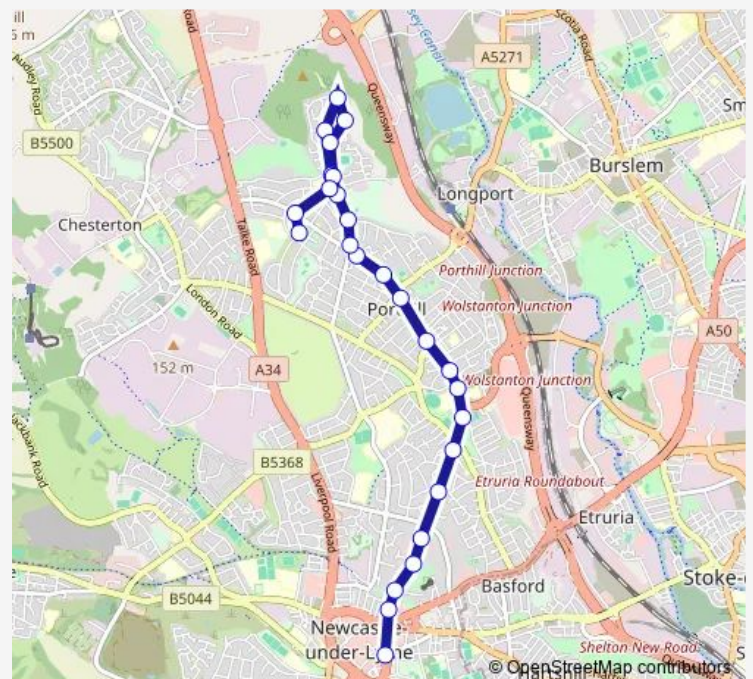

Marsh Avenue

St Andrew's Church

Queen Street

Doulton Drive

Bradwell Lane

Hillport Avenue

Bradwell Island

Training Centre

Pirehill Road

Riceyman Road

Toft End Road

Route schedule

Bus Station — St Barnabas Church

Monday 09:30-17:40

Tuesday 09:30-17:40

Wednesday 09:30-17:40

Thursday 09:30-17:40

Friday 09:30-17:40

Saturday 09:30-17:40

Sunday 09:30-17:40

Route info

Direction: Bus Station

Stops: 26

Trip Duration: 0 hour 20 min

94B — Newcastle - Wolstanton - Bradwell

Riceyman Road

Training Centre

Cardway

Chell Grove

St Barnabas Church

Direction

Riceyman Road — Bus Station