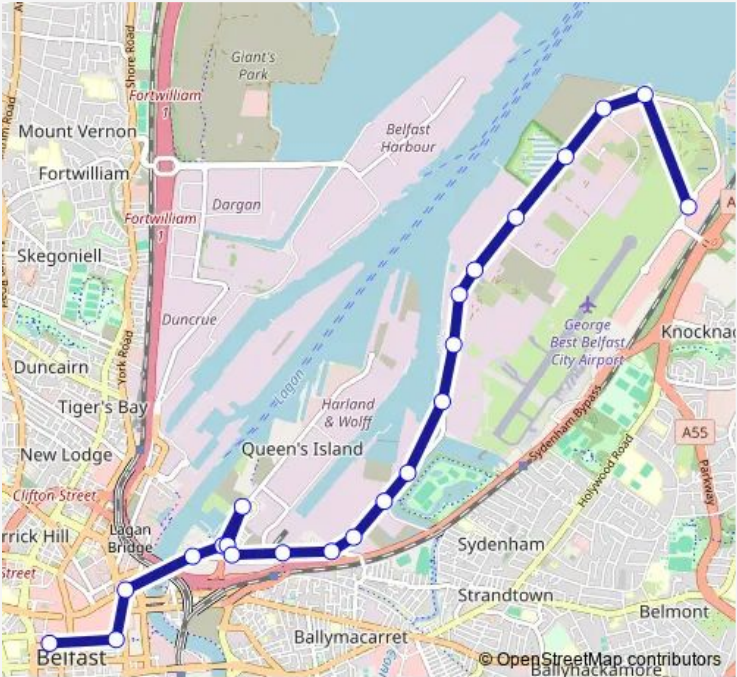

## Bus 94B Hollywood Exchange - Titanic Quarter (Belfast Met) - City Centre

[Go to website](#)

**Direction**  
Wellington Place — Hollywood Exchange

22 stops

[Open route schedule](#)

- Wellington Place
- Victoria Square Chichester Street
- Queens Square
- Odyssey
- Premier Inn
- Titanic
- Proni
- Sydenham Road
- Fraser Street Bridge
- Hamilton Road
- DFI
- Shorts
- Rivers Edge
- BOC
- Airport Road West
- EM News Distribution
- Irwin Way
- Moscow Road/Har Lag.
- Portside
- Heron Road
- Trident House

Route schedule  
Wellington Place — Hollywood Exchange

Monday	10:05-15:05
Tuesday	10:05-15:05
Wednesday	10:05-15:05
Thursday	10:05-15:05
Friday	10:05-15:05
Saturday	—
Sunday	—

Route info

Direction: Wellington Place

Stops: 22

Trip Duration: 0 hour 23 min

■ 94B — Hollywood Exchange - Titanic Quarter (Belfast Met) - City Centre **BusMaps**

## Direction

Hollywood Exchange — Wellington Place

25 stops

[Open route schedule](#)

Hollywood Exchange

Hollywood Exchange

Hollywood Exchange Ikea

Trident House