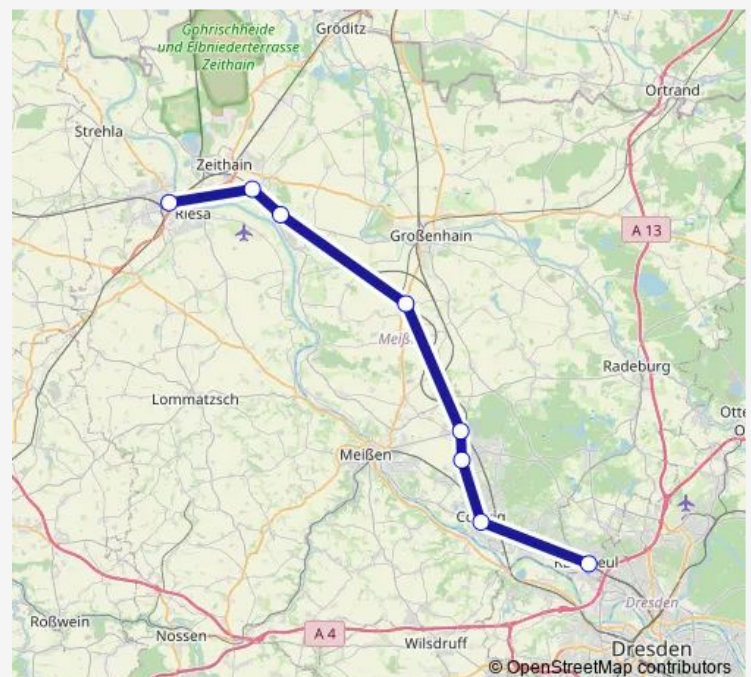

Bus Re50

[Go to website](#)

Direction

Leipzig, Sommerfeld, Buswendestelle — Borsdorf(Sachs)

2 stops

[Open route schedule](#)

Leipzig, Sommerfeld, Buswendestelle

Borsdorf(Sachs)

Route schedule

Leipzig, Sommerfeld, Buswendestelle — Borsdorf(Sachs)

Monday —

Tuesday —

Wednesday —

Thursday 03:56

Friday —

Saturday —

Sunday —

Route info

Direction: Leipzig, Sommerfeld, Buswendestelle

Stops: 2

Trip Duration: 0 hour 7 min

■ Re50

BusMaps

Direction

Borsdorf(Sachs) — Leipzig, Sommerfeld, Buswendestelle

2 stops

[Open route schedule](#)

Borsdorf(Sachs)

Leipzig, Sommerfeld, Buswendestelle

Route schedule

Borsdorf(Sachs) — Leipzig, Sommerfeld, Buswendestelle