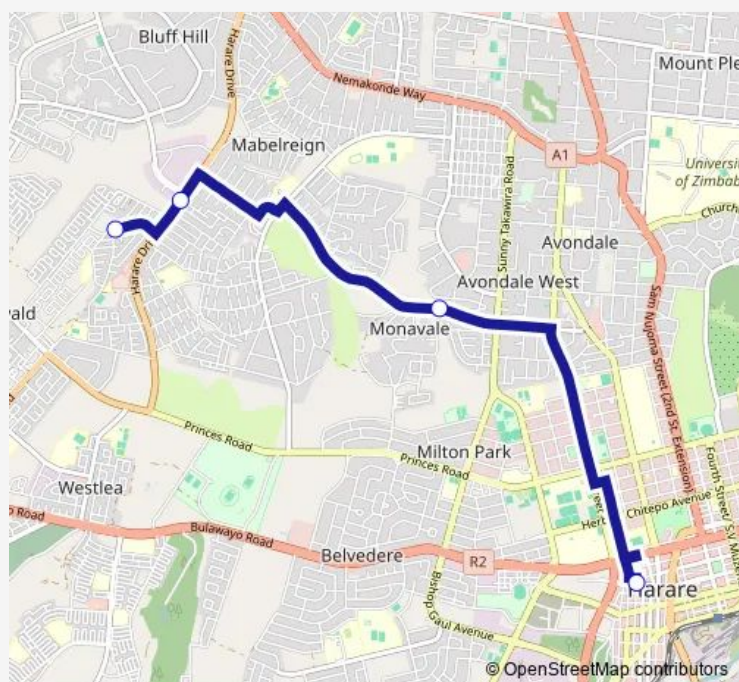

Communal Taxi Service Ashdown Park to Mbuya Nehanda Hub

[Go to website](#)

Direction

Ashdown Park Shops — Corner Jason Moyo and Mbuya Nehanda Street

4 stops

[Open route schedule](#)

Ashdown Park Shops

Car Breakers, Harare Drive

Corner Lyndhurst Road and Quendon Road

Corner Jason Moyo and Mbuya Nehanda Street

Route schedule

Ashdown Park Shops — Corner Jason Moyo and Mbuya Nehanda Street

Monday	13:38
Tuesday	13:38
Wednesday	13:38
Thursday	13:38
Friday	13:38
Saturday	13:38
Sunday	13:38

Route info

Direction: Ashdown Park Shops

Stops: 4

Trip Duration: 0 hour 35 min

Communal Taxi Service time schedules and route maps are available in an offline PDF at busmaps.com. Use the busmaps.com website to see live bus times, train schedule or subway schedule, and step-by-step directions for all public transit in Harare