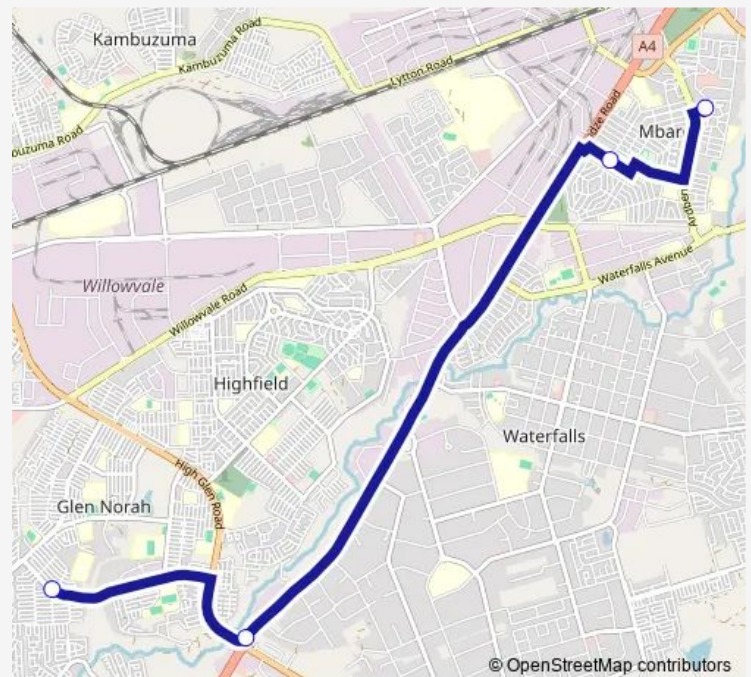

Direction

Glenorah — Mbare Hub

4 stops

[Open route schedule](#)

Glenorah

Mbudzi Roundabout, Simon Mazorodze Road

Corner Runyataro Road and Daniel Street

Mbare Hub

Route schedule

Glenorah — Mbare Hub

Monday	13:32
Tuesday	13:32
Wednesday	13:32
Thursday	13:32
Friday	13:32
Saturday	13:32
Sunday	13:32

Route info

Direction: Glenorah

Stops: 4

Trip Duration: 0 hour 41 min

© OpenStreetMap contributors