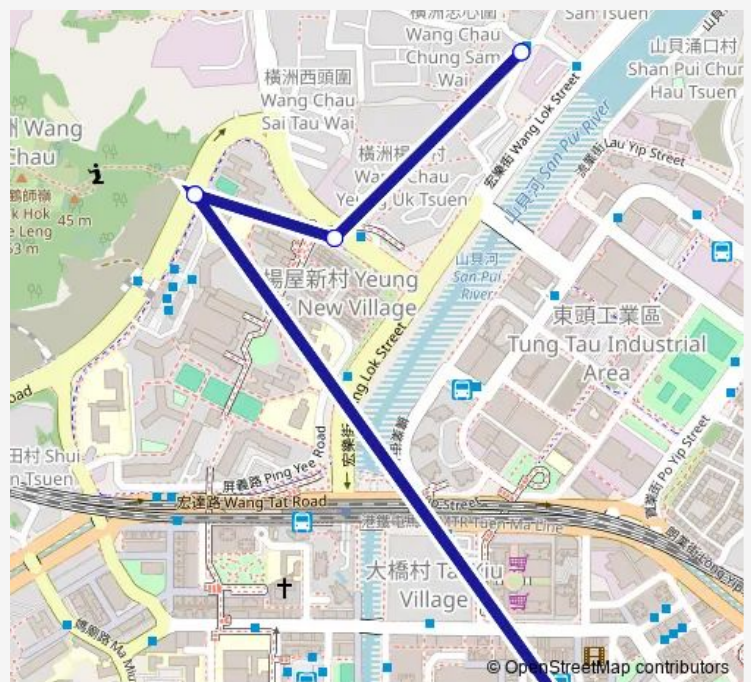

Long Ping Road, Near KAM Ping House, Long Ping Estate

Fook Hong Street, Near KAM BO Building|Yuen Long (Fook Hong Street) Public Light BUS Terminus

### Route schedule

蔡福善堂, Wang Chau Tung TAU Wai — Fook Hong Street, Near KAM BO Building|Yuen Long (Fook Hong Street) Public Light BUS Terminus

Monday	06:15
Tuesday	06:15
Wednesday	06:15
Thursday	06:15
Friday	06:15
Saturday	06:15
Sunday	06:15

### Route info

Direction: 蔡福善堂, Wang Chau Tung TAU Wai

Stops: 4

Trip Duration: 0 hour 7 min

### Direction

Fook Hong Street, Near KAM BO Building|Yuen Long (Fook Hong Street) Public Light BUS Terminus — 蔡福善堂, Wang Chau Tung TAU Wai

4 stops

[Open route schedule](#)

Fook Hong Street, Near KAM BO Building|Yuen Long (Fook Hong Street) Public Light BUS Terminus