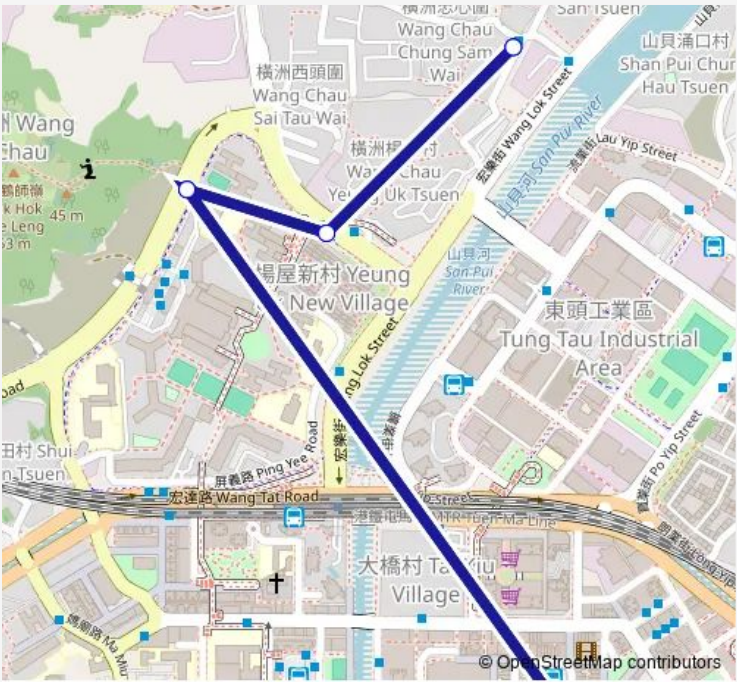

4 stops

[Open route schedule](#)

- 蔡福善堂, WANG CHAU TUNG TAU WAI
- FUK HI STREET, NEAR YEUNG UK SAN TSUEN SITTING-OUT AREA
- LONG PING ROAD, NEAR KAM PING HOUSE, LONG PING ESTATE
- FOOK HONG STREET, NEAR KAM BO BUILDING|YUEN LONG (FOOK HONG STREET) PUBLIC LIGHT BUS TERMINUS

Route schedule

蔡福善堂, WANG CHAU TUNG TAU WAI — FOOK HONG STREET, NEAR KAM BO BUILDING|YUEN LONG (FOOK HONG STREET) PUBLIC LIGHT BUS TERMINUS

Monday	06:15
Tuesday	06:15
Wednesday	06:15
Thursday	06:15
Friday	06:15
Saturday	06:15
Sunday	06:15

Route info

Direction: 蔡福善堂, WANG CHAU TUNG TAU WAI

Stops: 4

Trip Duration: 0 hour 7 min

Direction

FOOK HONG STREET, NEAR KAM BO BUILDING|YUEN LONG (FOOK HONG STREET) PUBLIC LIGHT BUS TERMINUS — 蔡福善堂, WANG CHAU TUNG TAU WAI

4 stops

[Open route schedule](#)

FOOK HONG STREET, NEAR KAM BO BUILDING|YUEN LONG (FOOK HONG STREET) PUBLIC LIGHT BUS TERMINUS

FUNG CHI ROAD, NEAR POK OI HOSPITAL TANG PUI KING MEMORIAL COLLEGE

FUK HI STREET, NEAR WANG CHAU STORMWATER PUMPING STATION